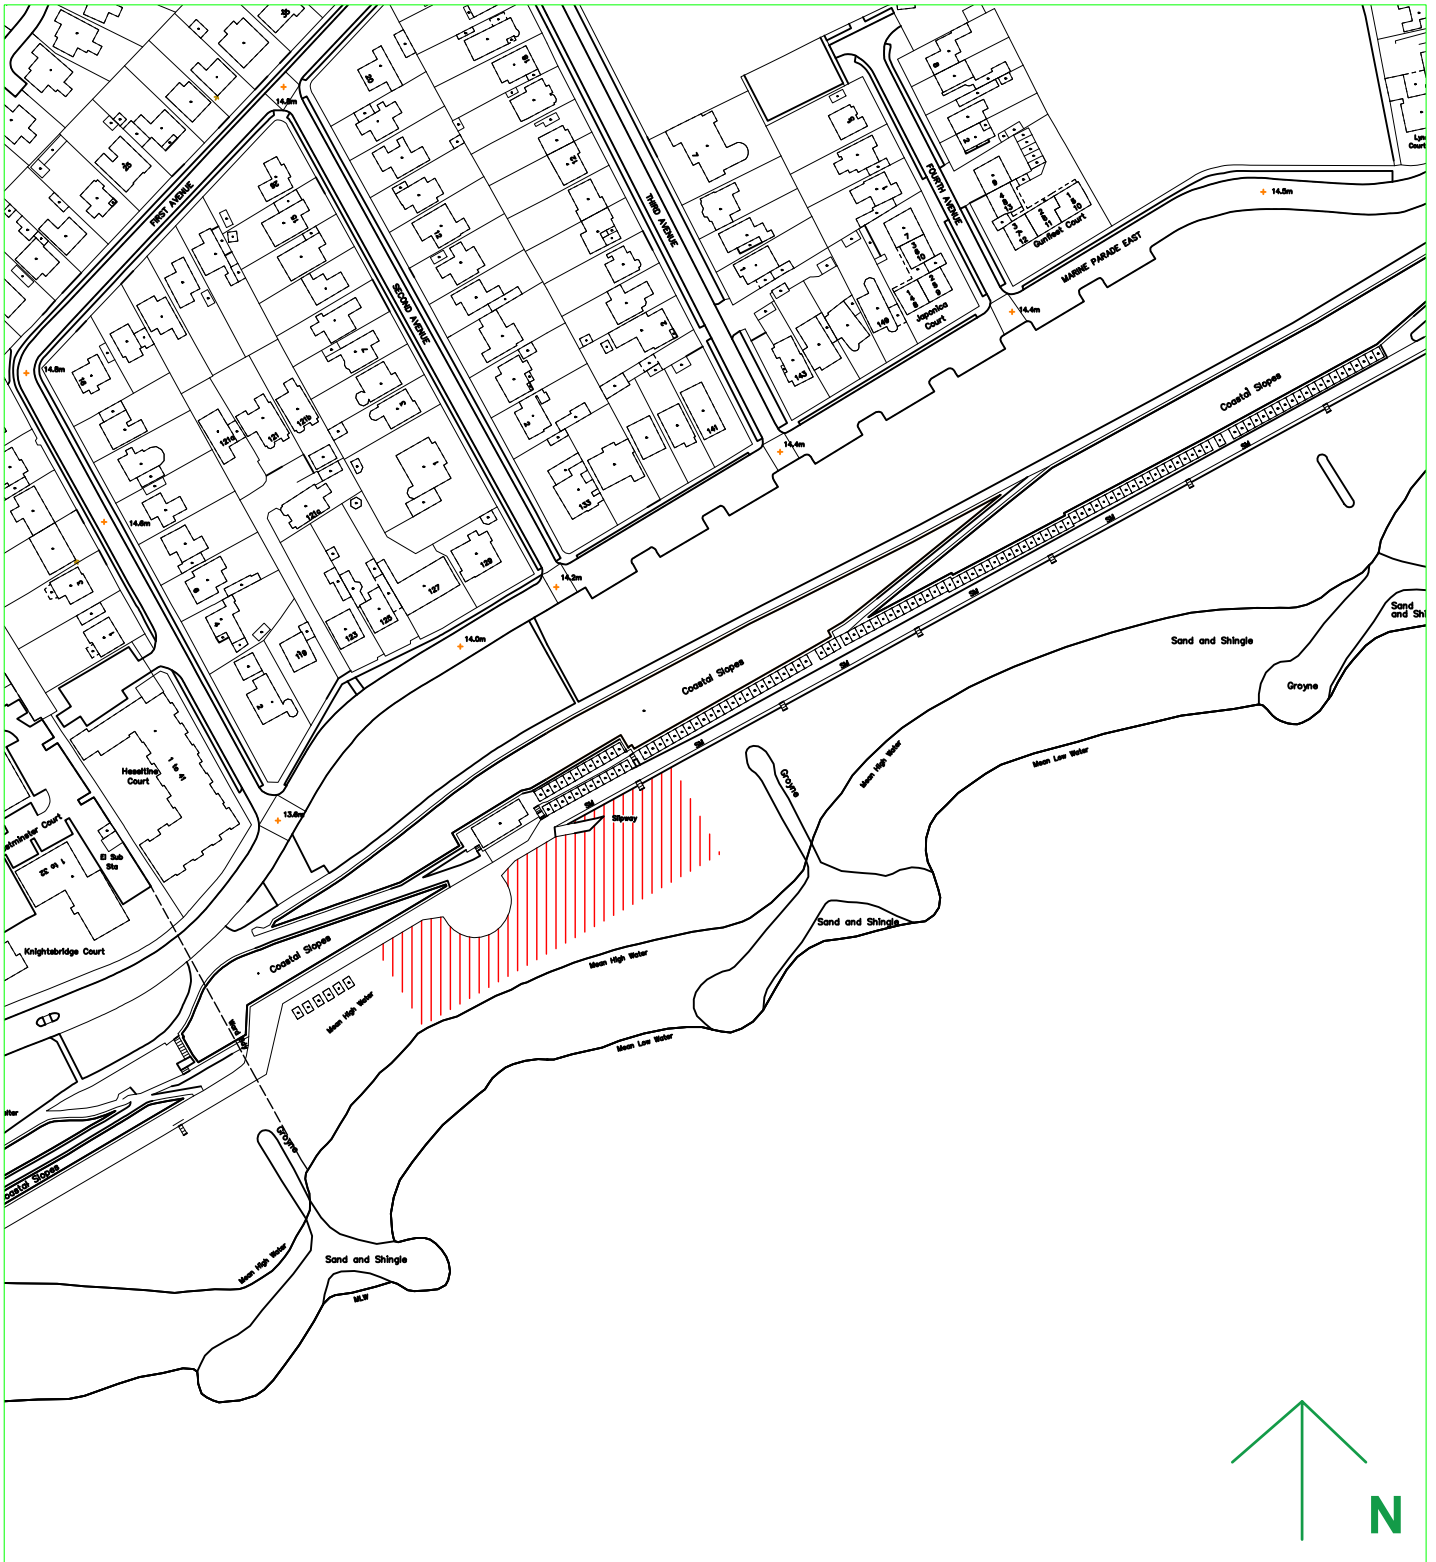

Reproduced from the Ordnance Survey Mapping with the permission of the controller of H.M. Stationery Office. Crown Copyright. Unauthorised reproduction infringes on Crown Copyright and may lead to Prosecution or Civil Proceedings  
TENDRING DISTRICT COUNCIL LICENCE No. 100186842005

**TENDRING DISTRICT COUNCIL**

**A.WHITE BSc MRICS  
ASSISTANT DIRECTOR  
BUILDING & PUBLIC  
REALM**

**Title:** Beach below First Avenue and Second Avenue, Clacton-on-Sea, Essex

**Date:** 13 February 2024

**Scale:** 1:2500

**Drawn By:** I. Marshall

**Drawing No. Revision**  
1 A