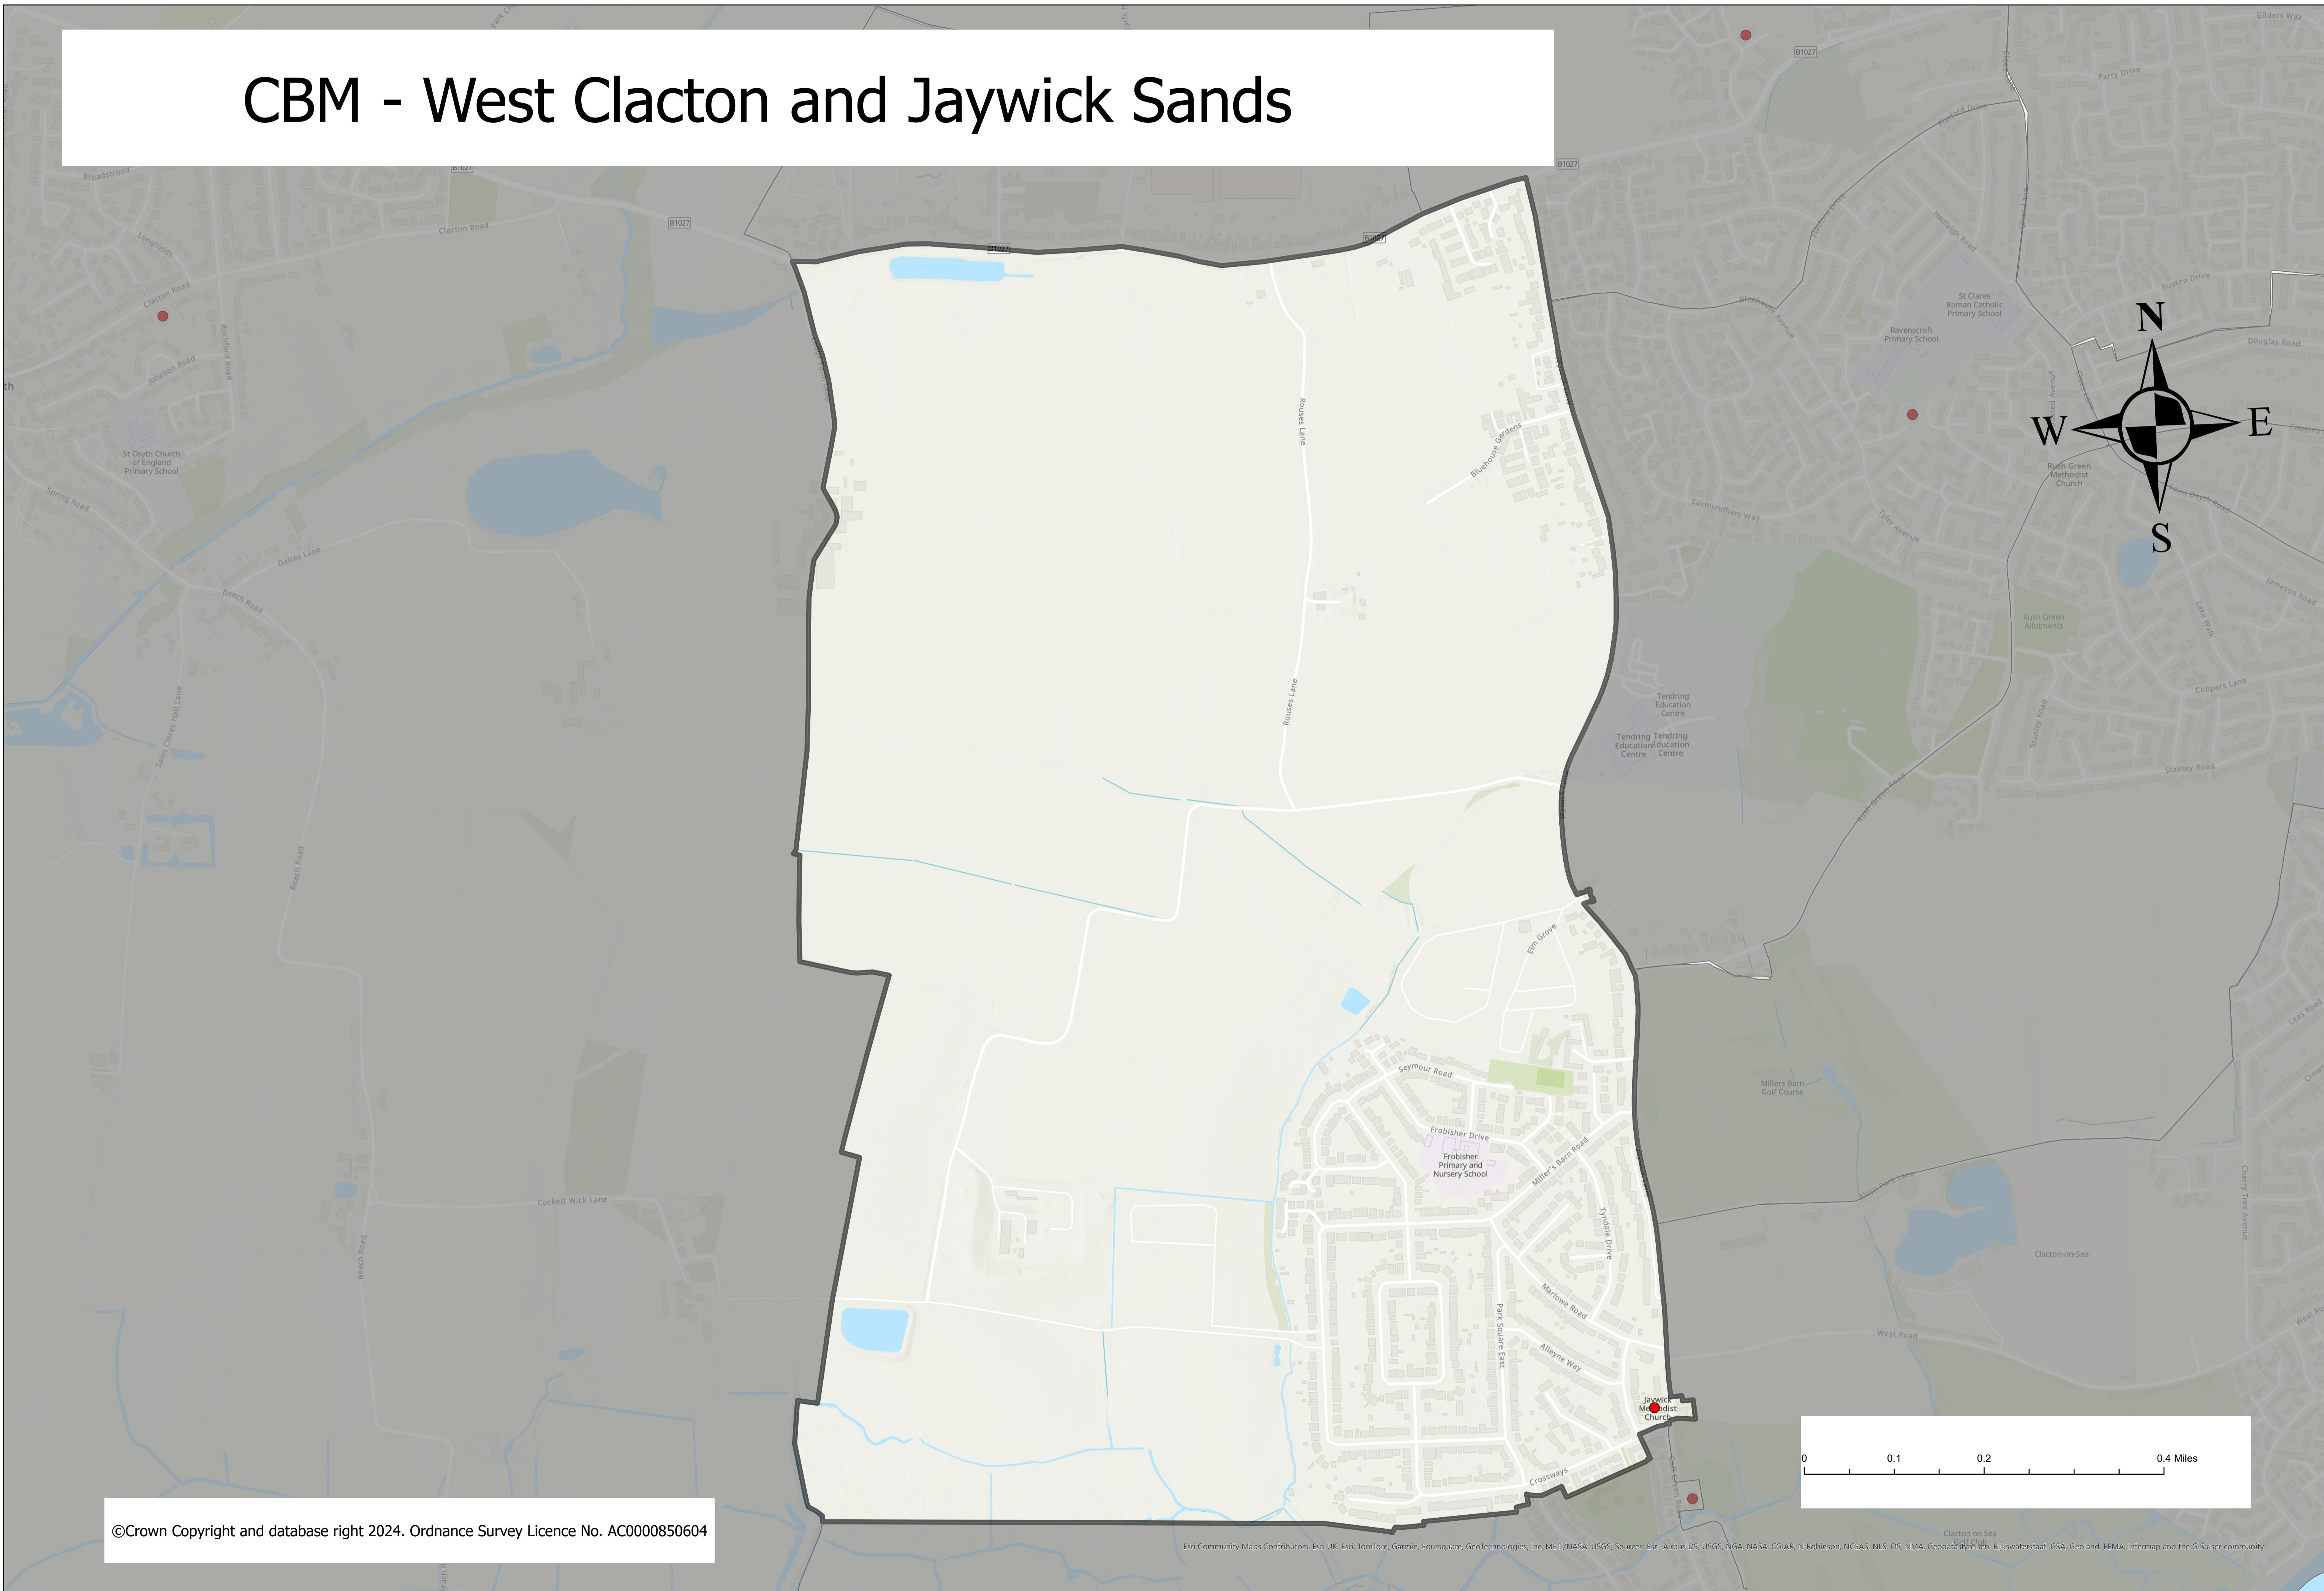

CBM - West Clacton and Jaywick Sands

©Crown Copyright and database right 2024. Ordnance Survey Licence No. AC0000850604

Esri Community Maps Contributors, Esri, UK, Esri, TomTom, Garmin, Foursquare, GeoTechnologies, Inc., METU/NASA, USGS, Sources: Esri, Airbus DS, USGS, NGA, NASA, CGIAR, N. Robinson, NCEAS, NLS, OS, NMA, Geodatenzentrum, Rijswaterstaat, GSA, Geoland, FEMA, Intermap and the GIS user community