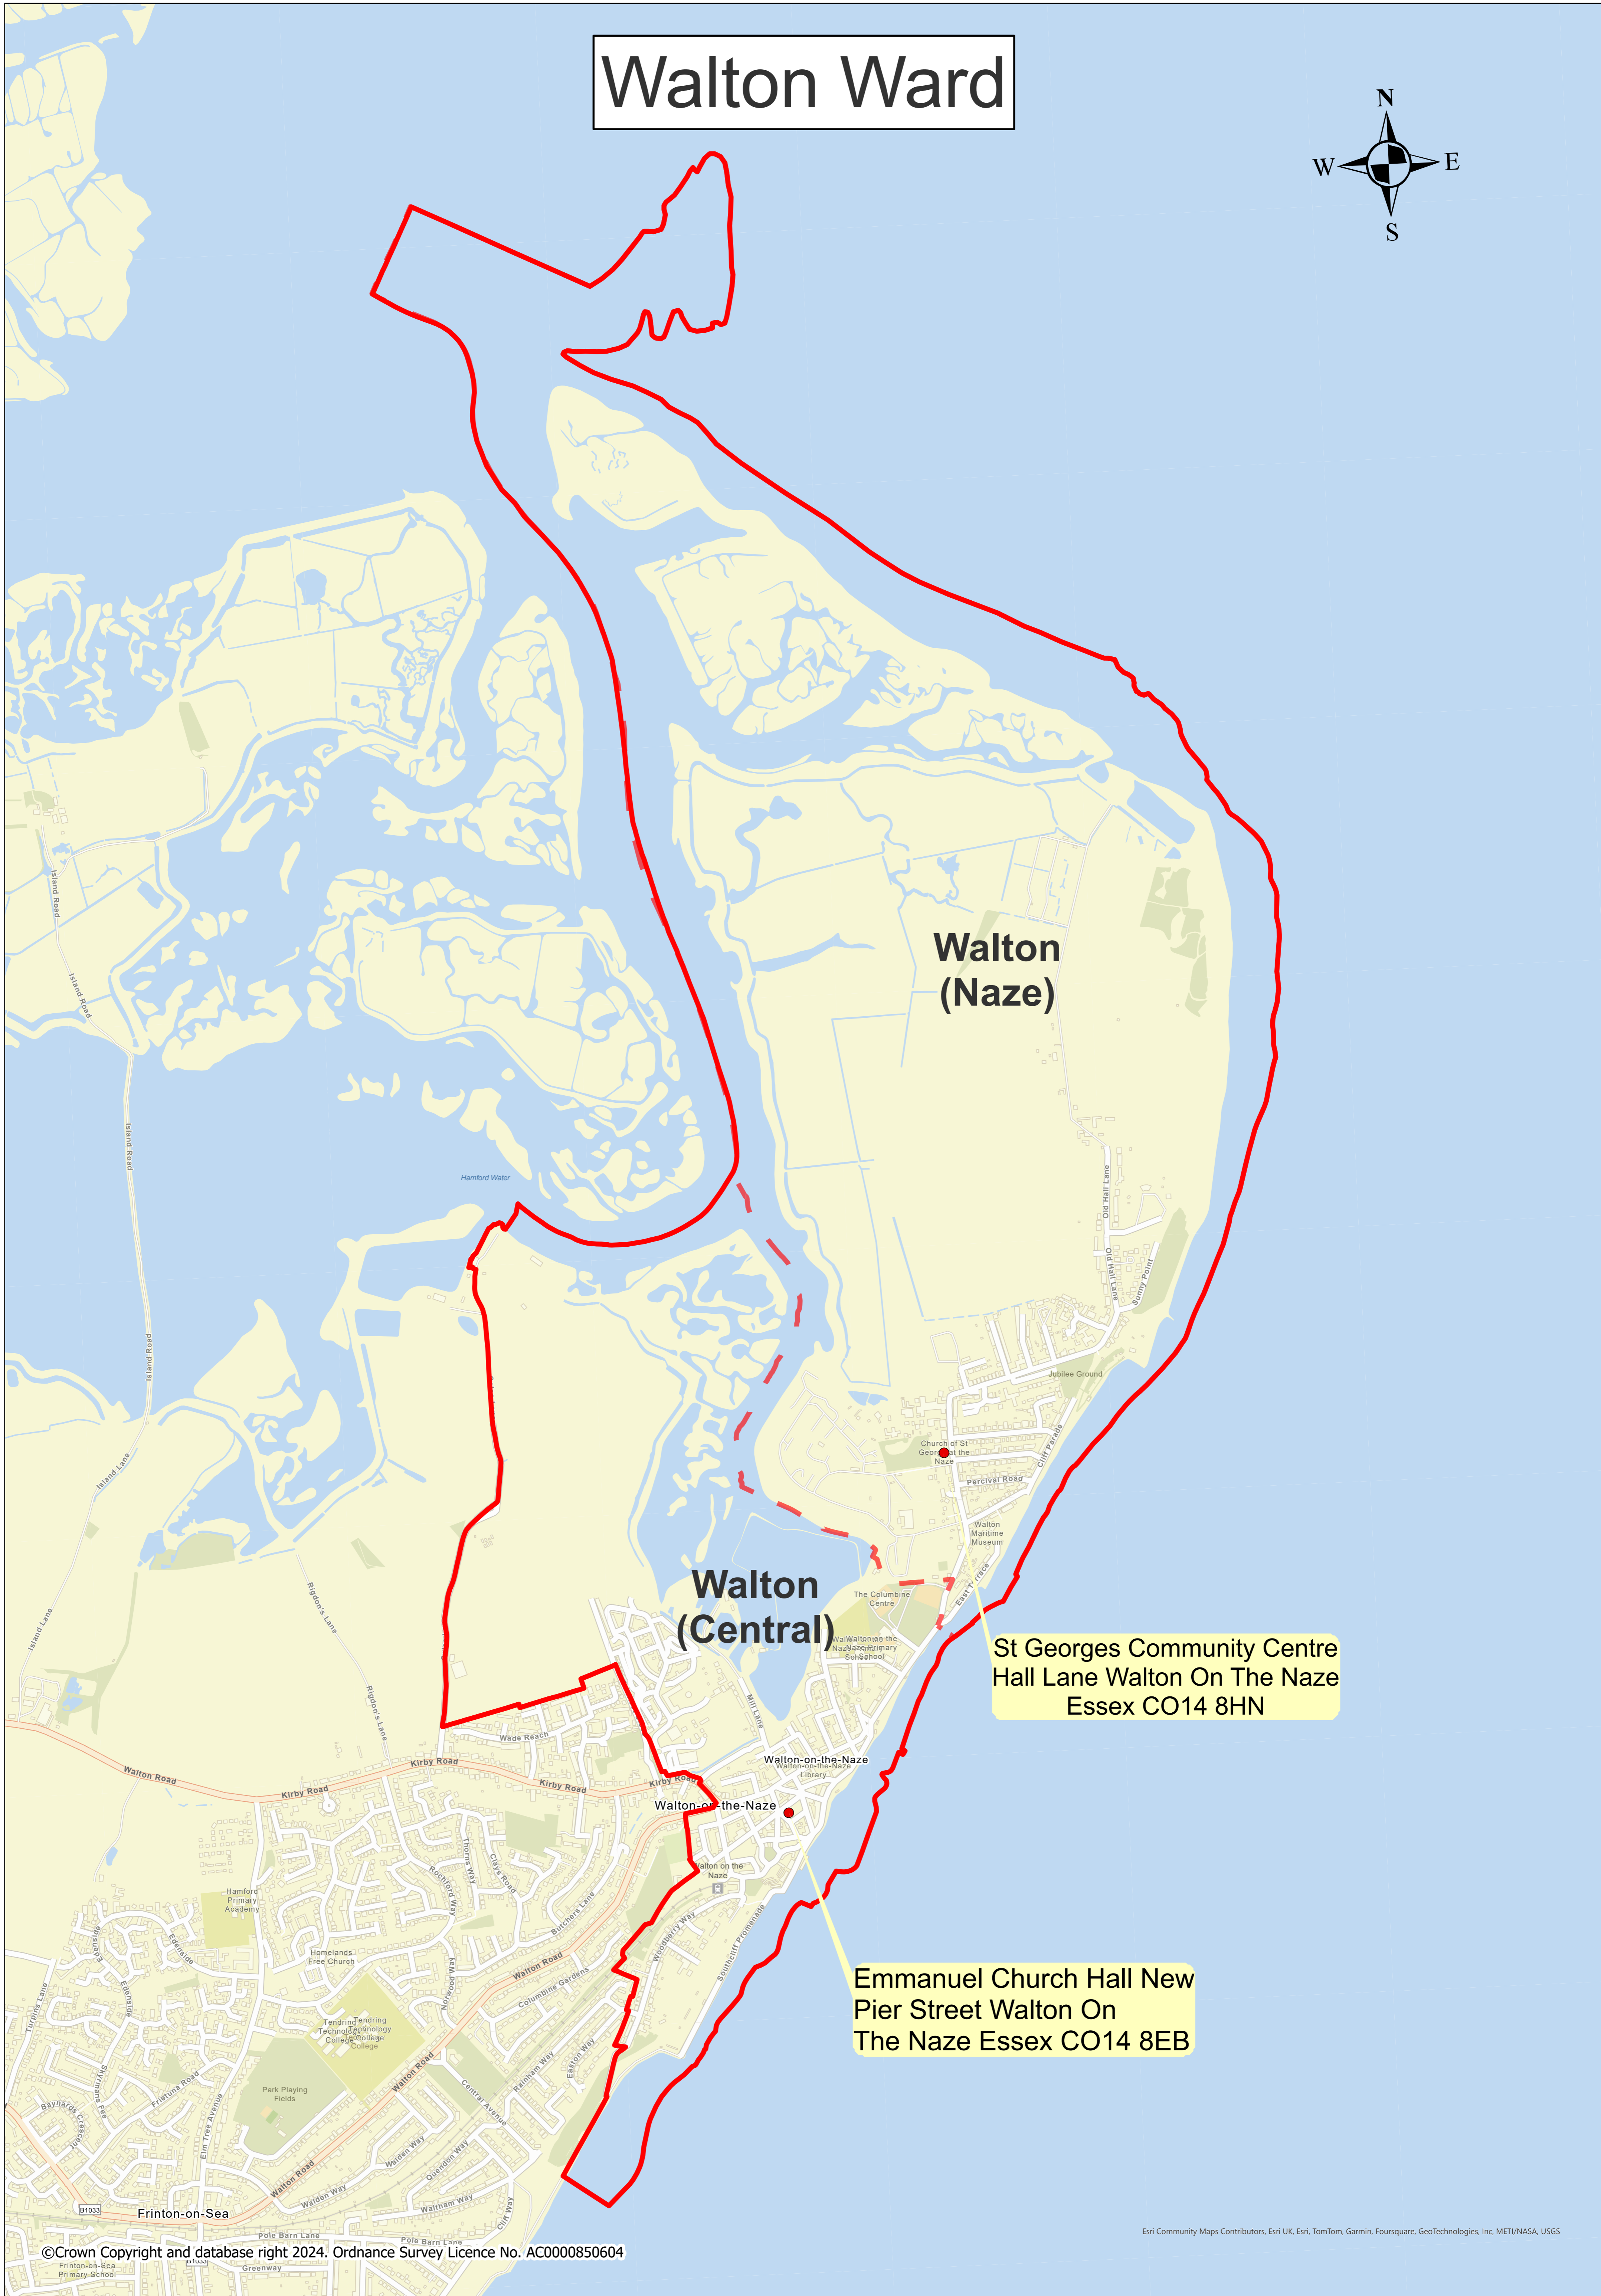

# Walton Ward

**Walton  
(Naze)**

**Walton  
(Central)**

St Georges Community Centre  
Hall Lane Walton On The Naze  
Essex CO14 8HN

Emmanuel Church Hall New  
Pier Street Walton On  
The Naze Essex CO14 8EB