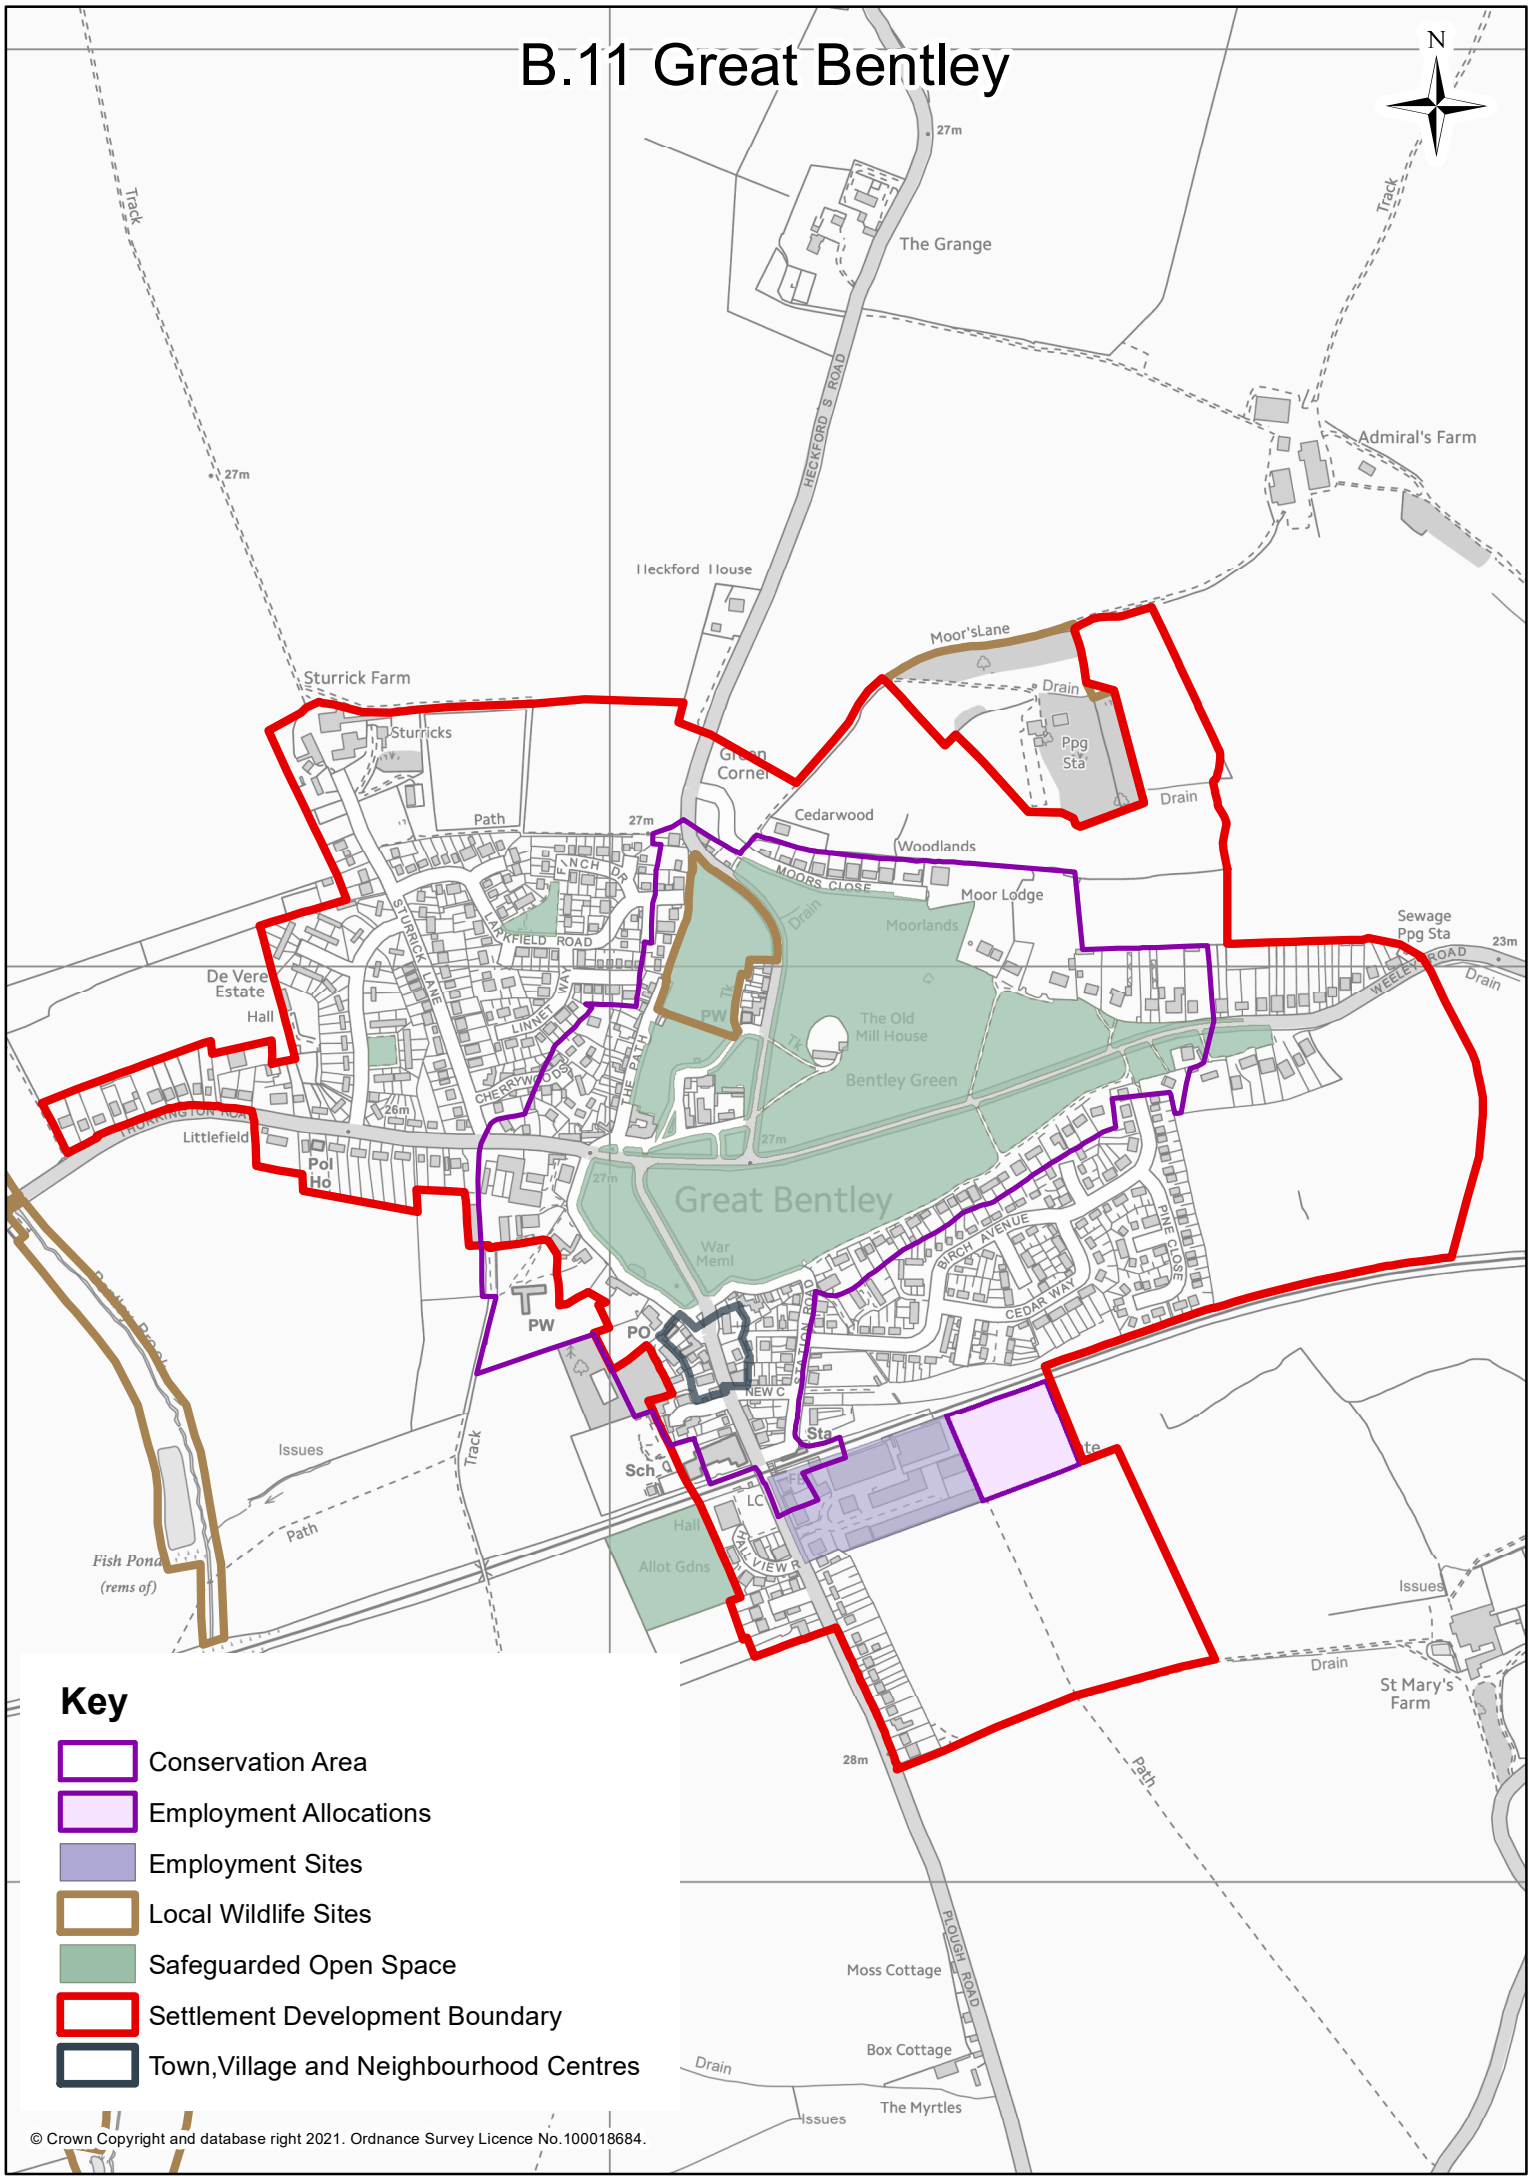

B.11 Great Bentley

Key

- Conservation Area
- Employment Allocations
- Employment Sites
- Local Wildlife Sites
- Safeguarded Open Space
- Settlement Development Boundary
- Town, Village and Neighbourhood Centres