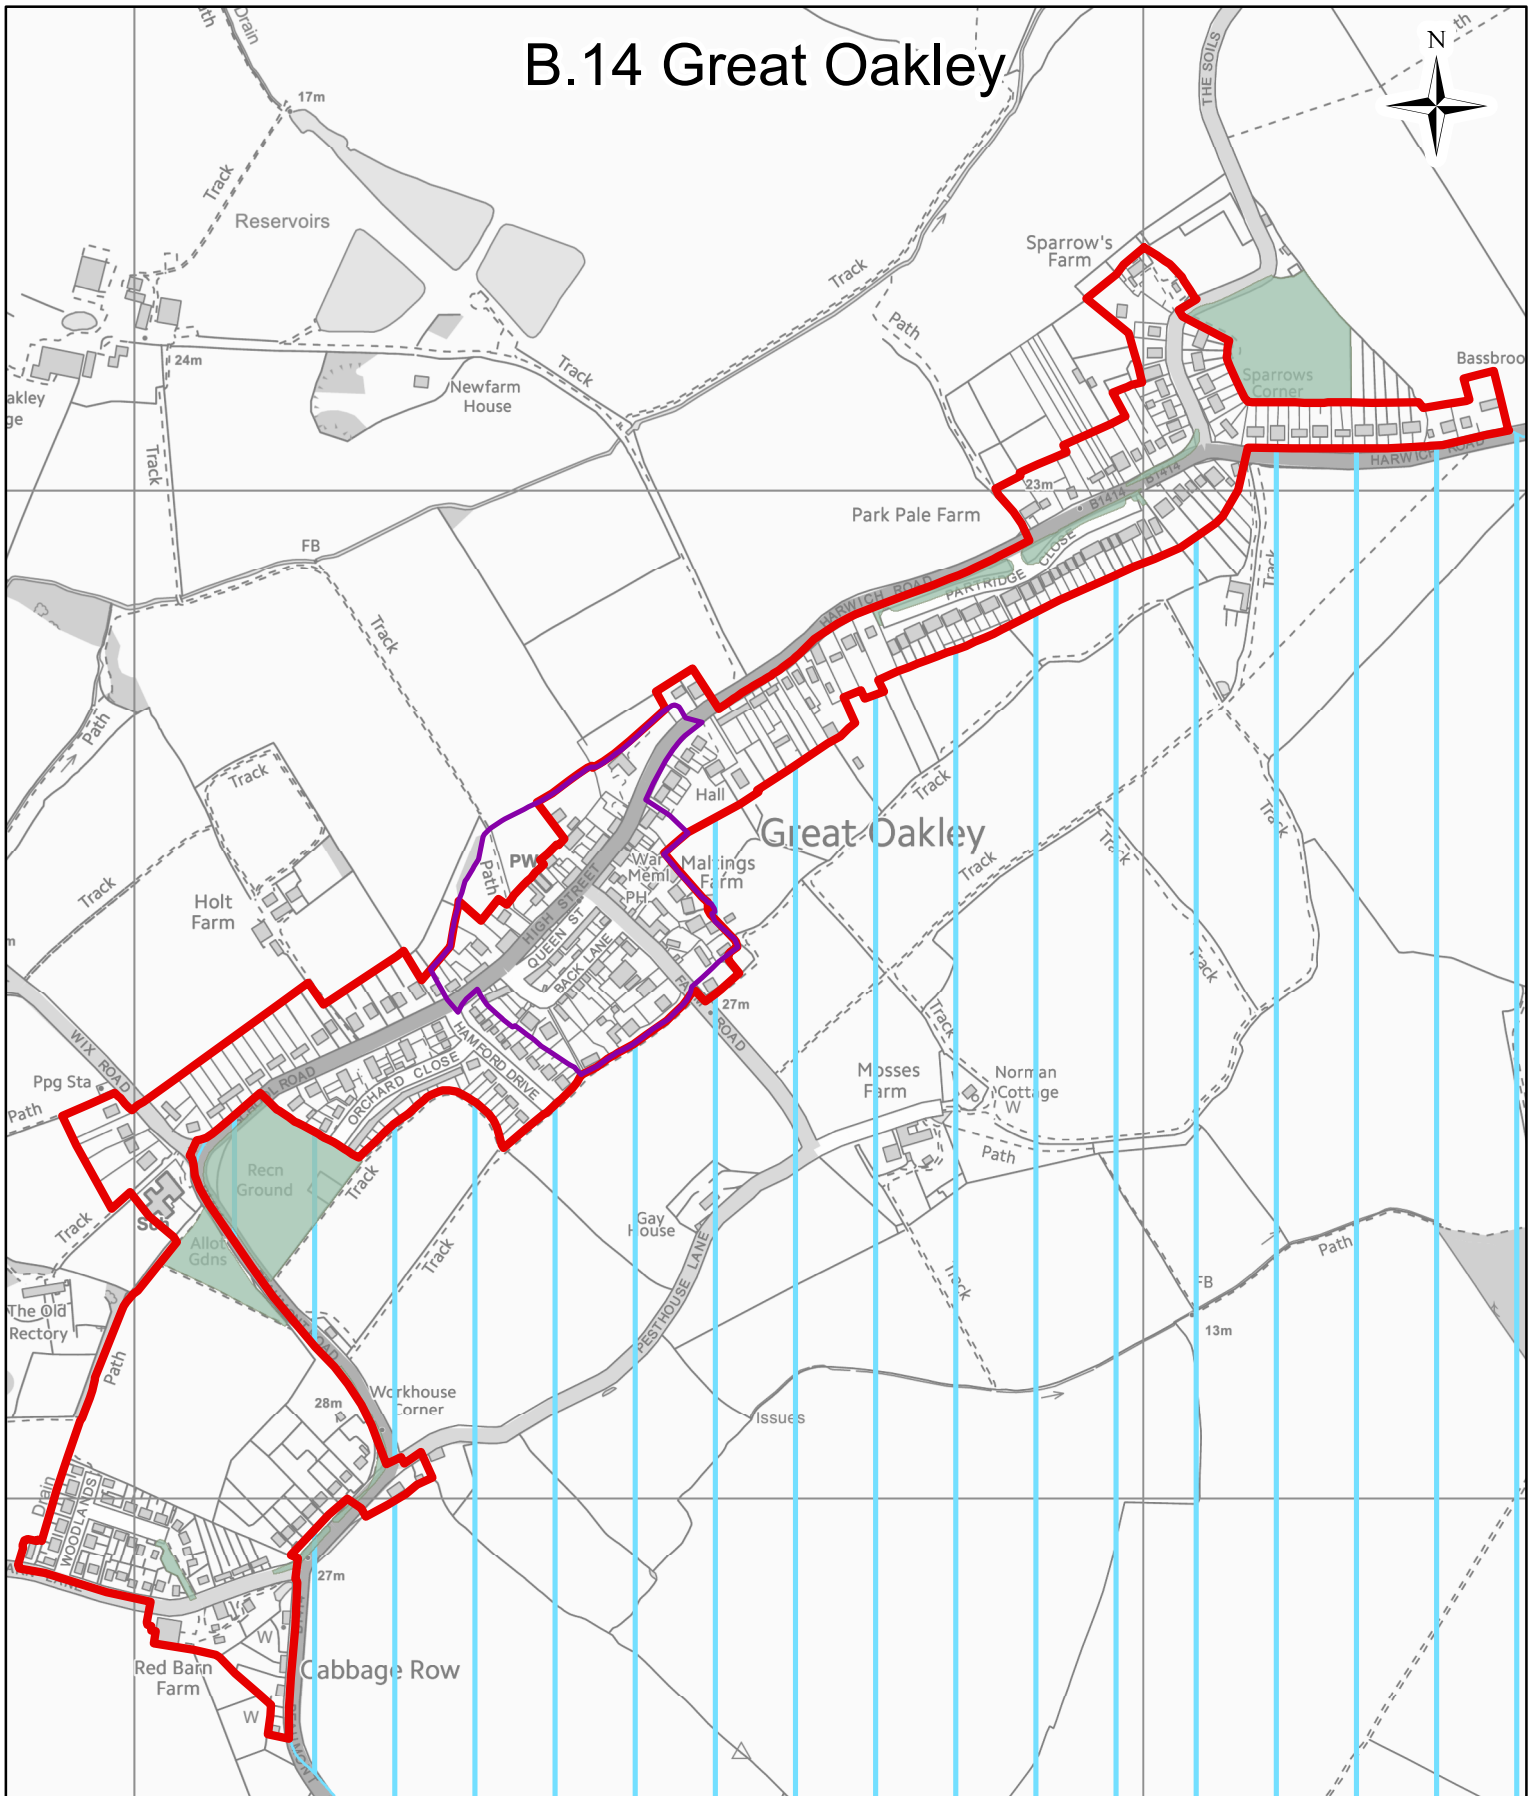

B.14 Great Oakley

Key

-  Coastal Protection Belt
-  Conservation Area
-  Safeguarded Open Space
-  Settlement Development Boundaries