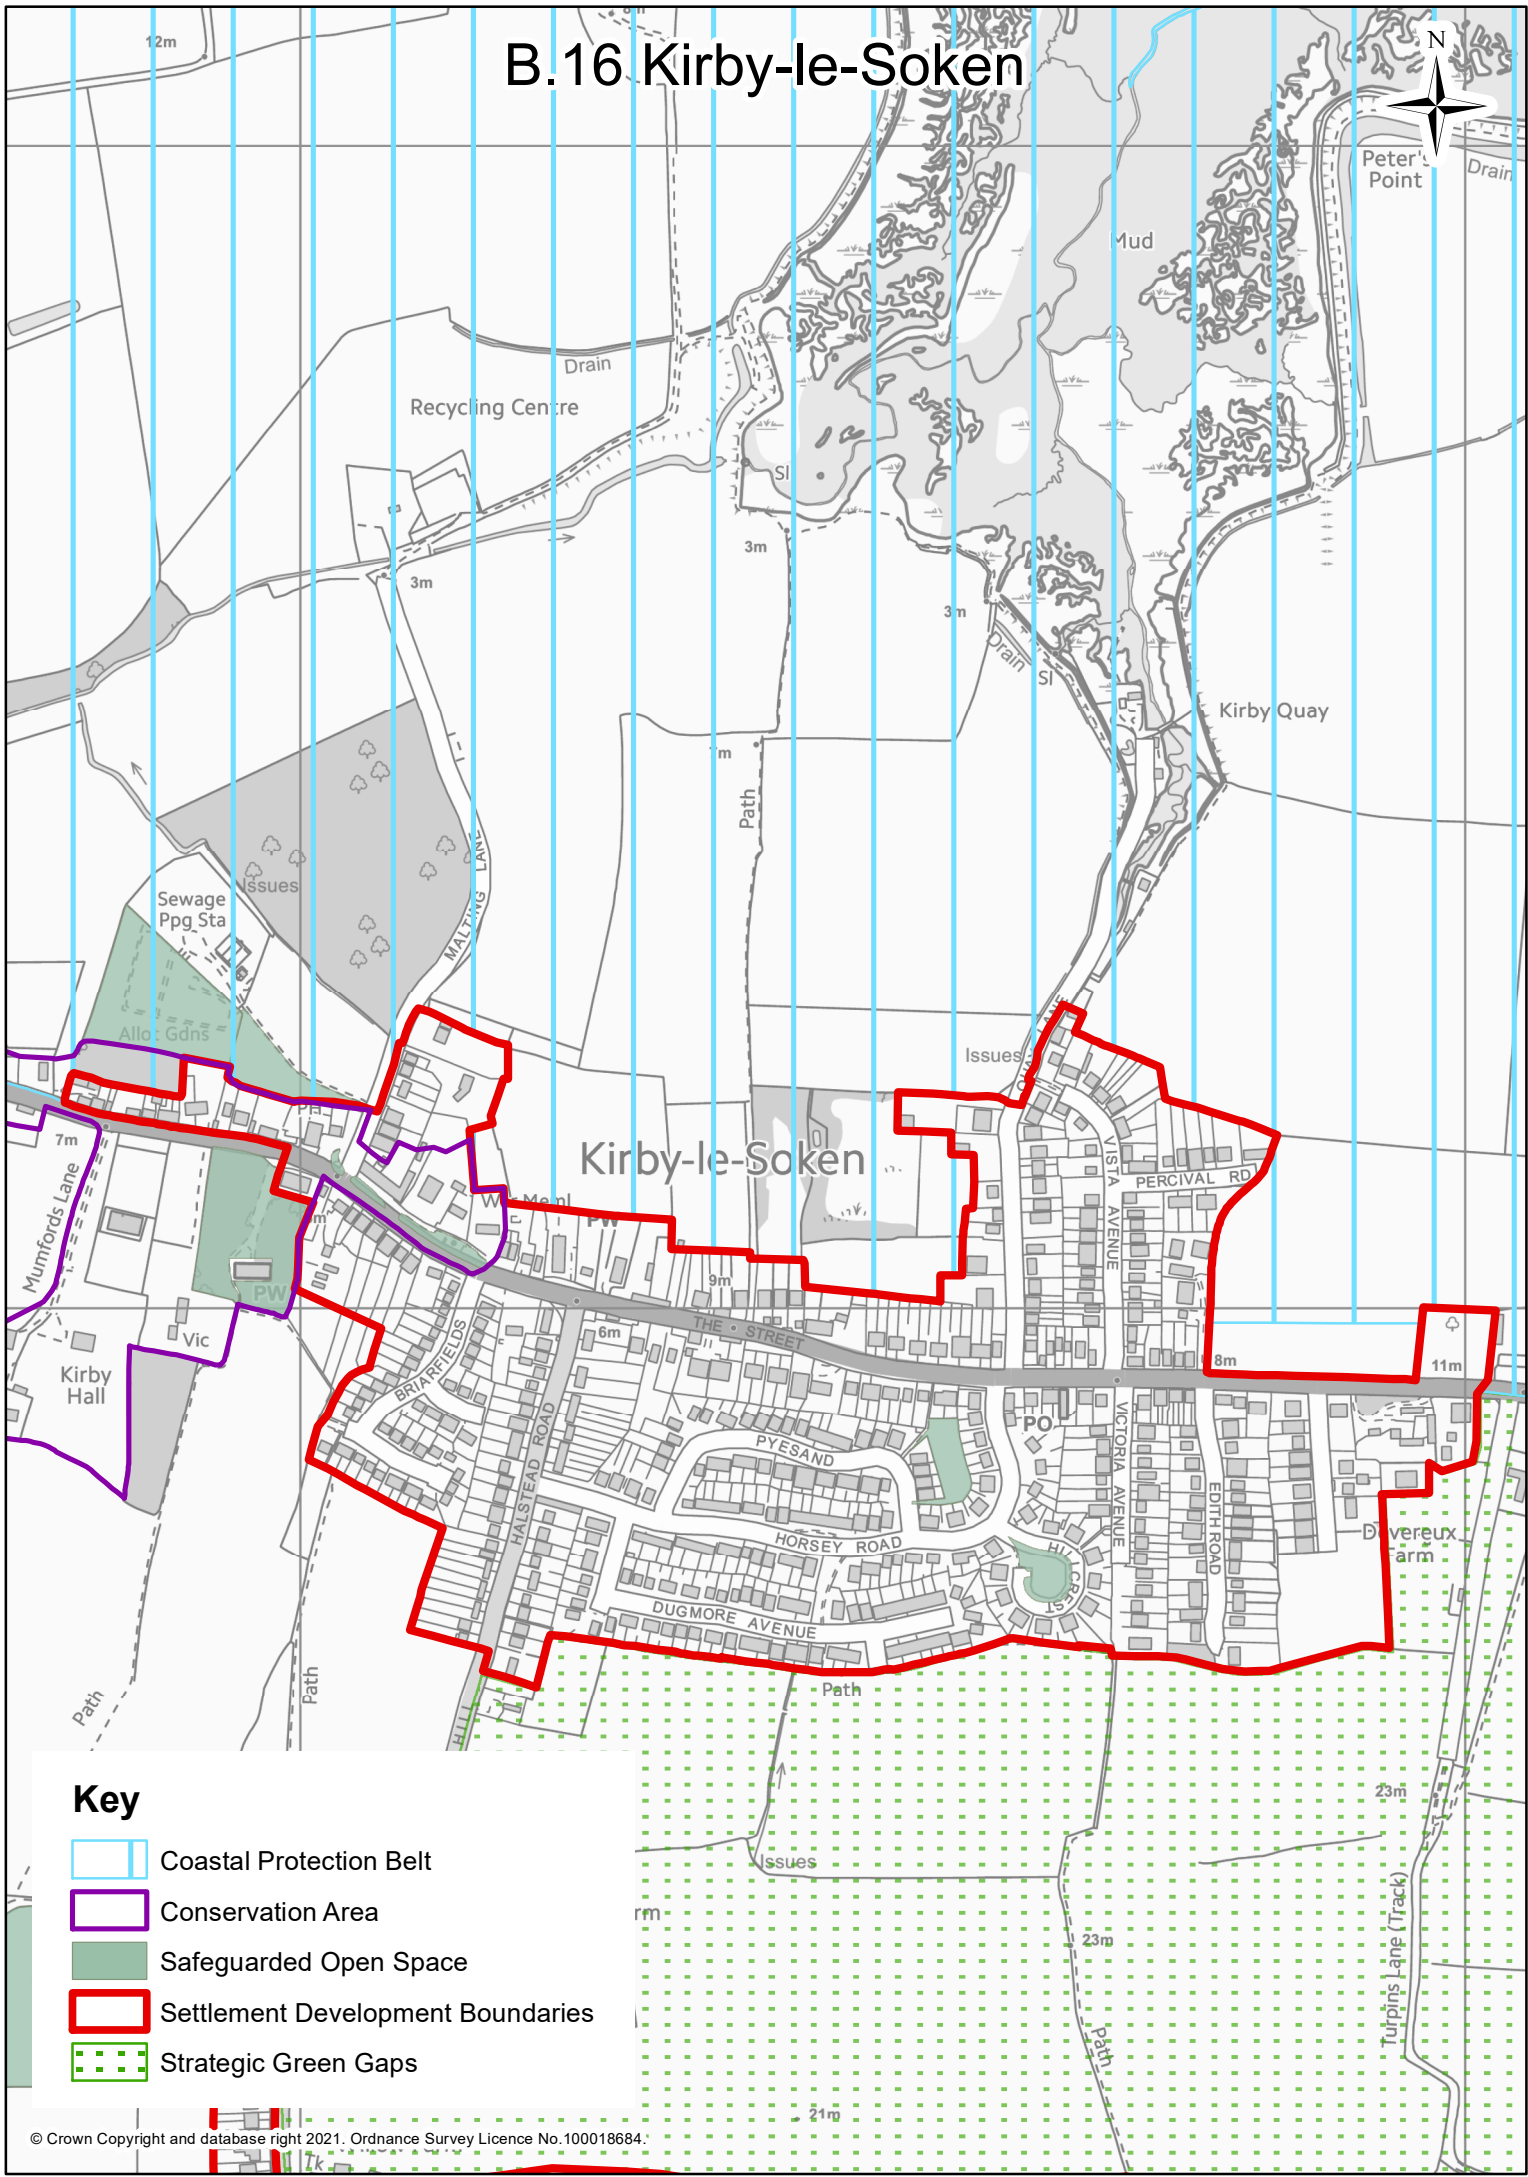

B.16 Kirby-le-Soken

Key

-  Coastal Protection Belt
-  Conservation Area
-  Safeguarded Open Space
-  Settlement Development Boundaries
-  Strategic Green Gaps