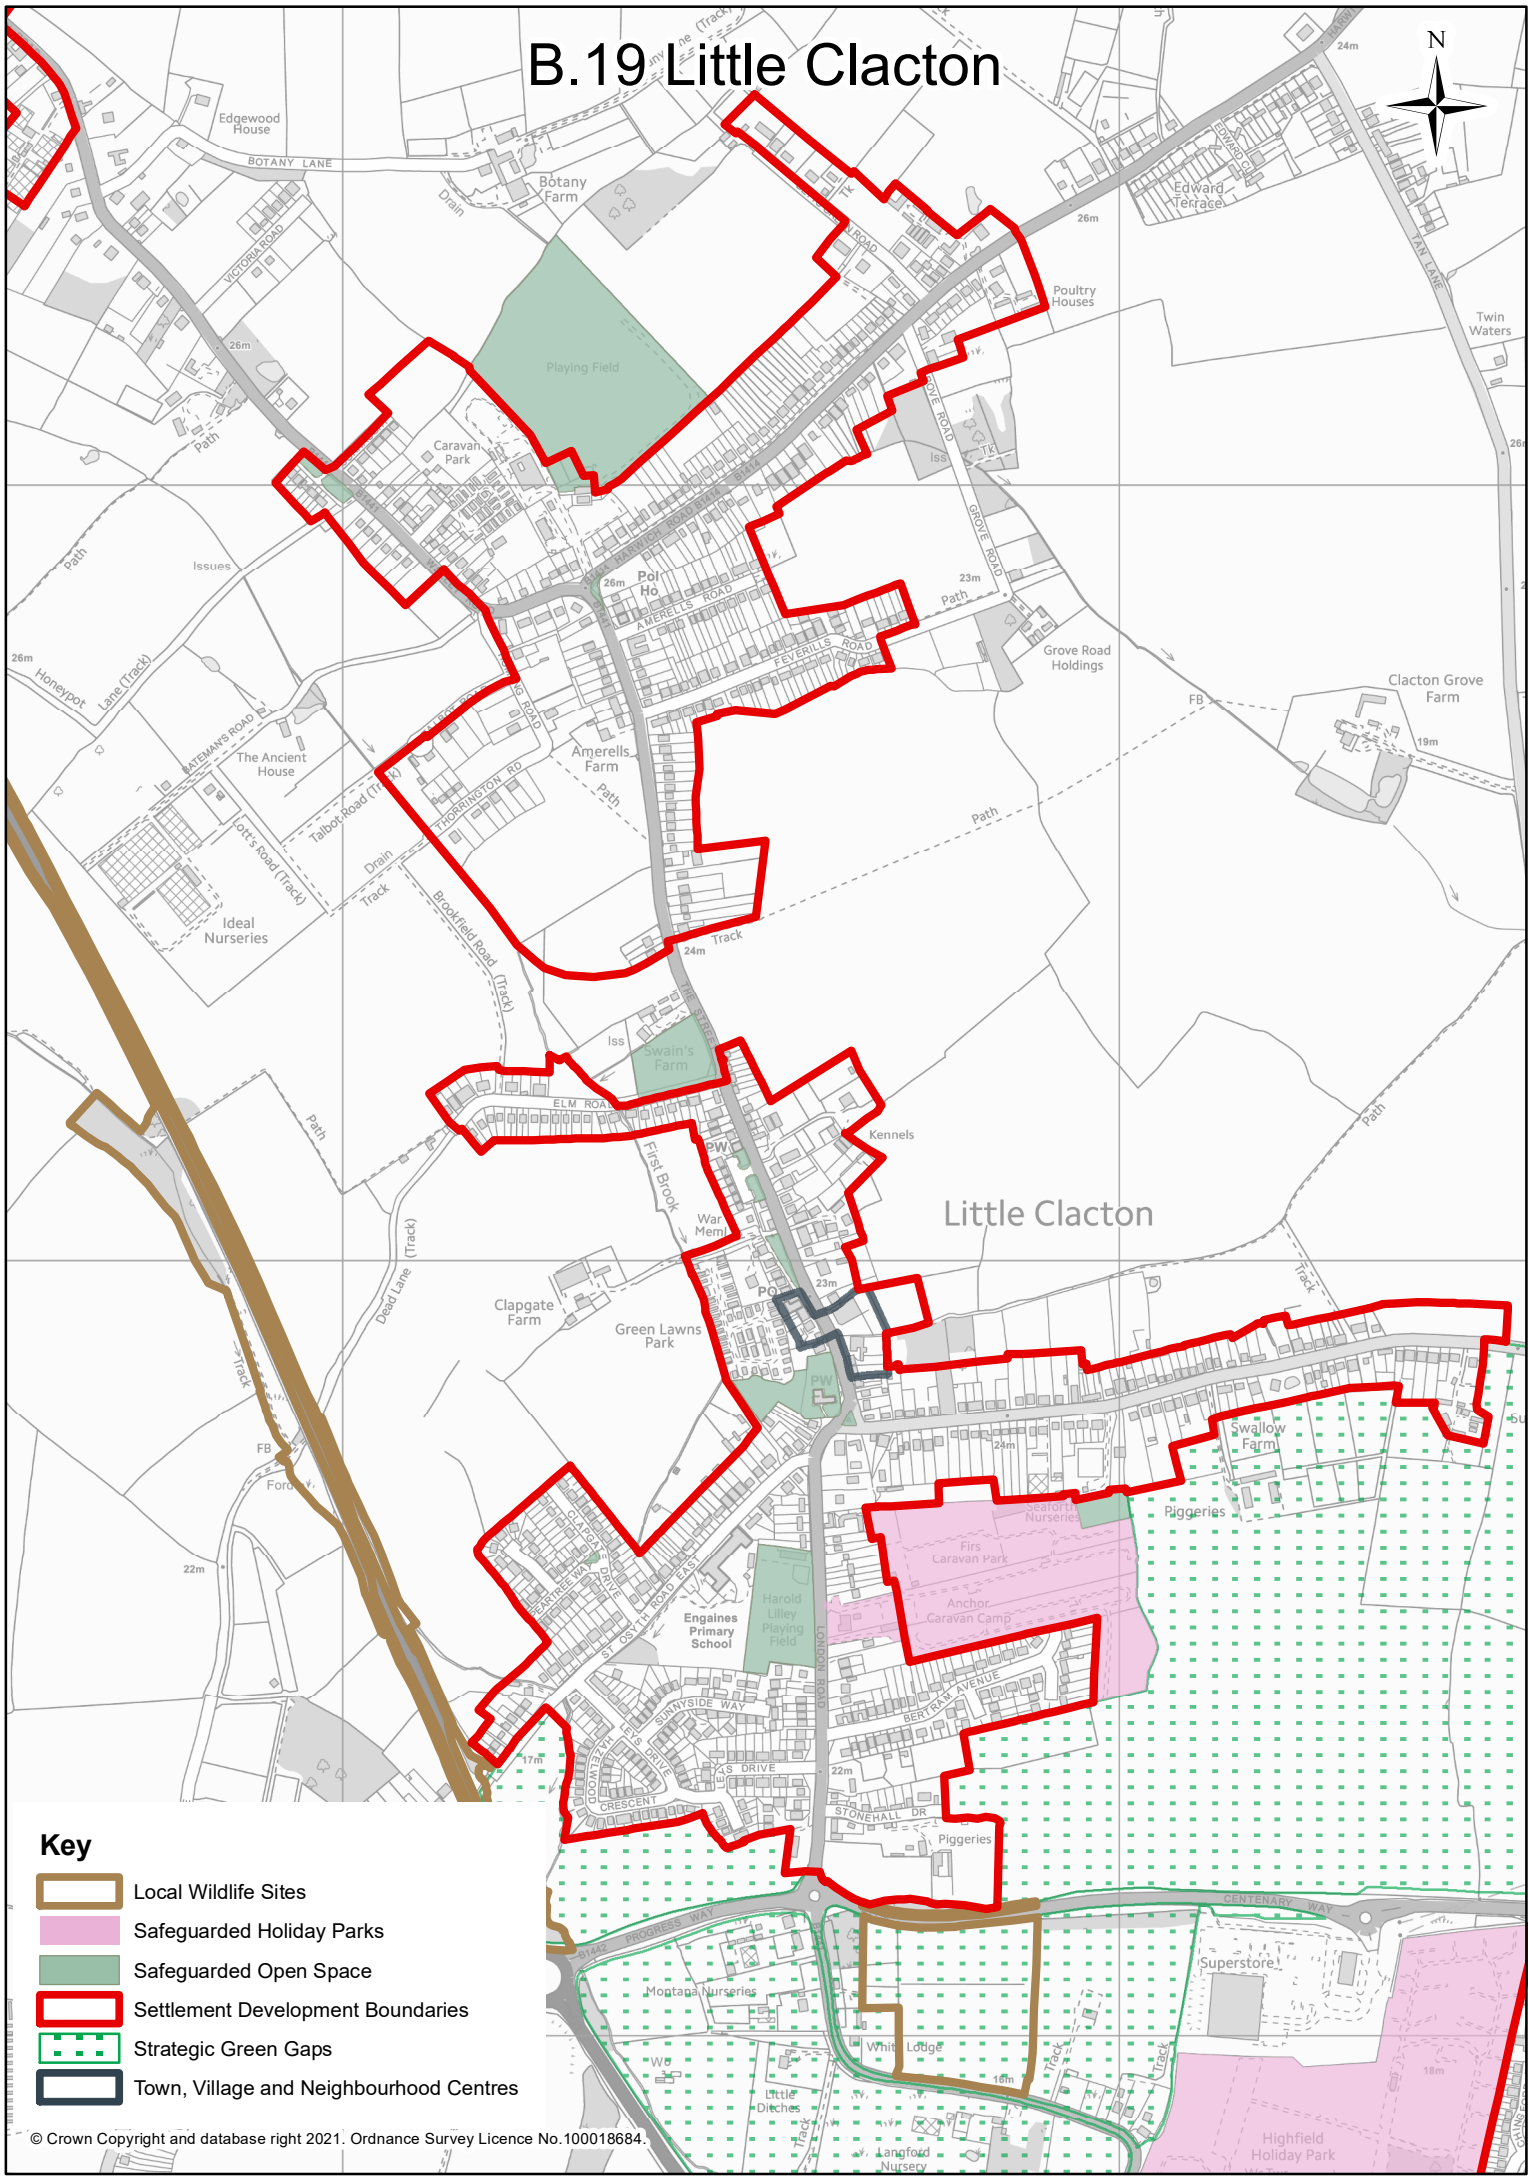

B.19 Little Clacton

- Key**
-  Local Wildlife Sites
 -  Safeguarded Holiday Parks
 -  Safeguarded Open Space
 -  Settlement Development Boundaries
 -  Strategic Green Gaps
 -  Town, Village and Neighbourhood Centres