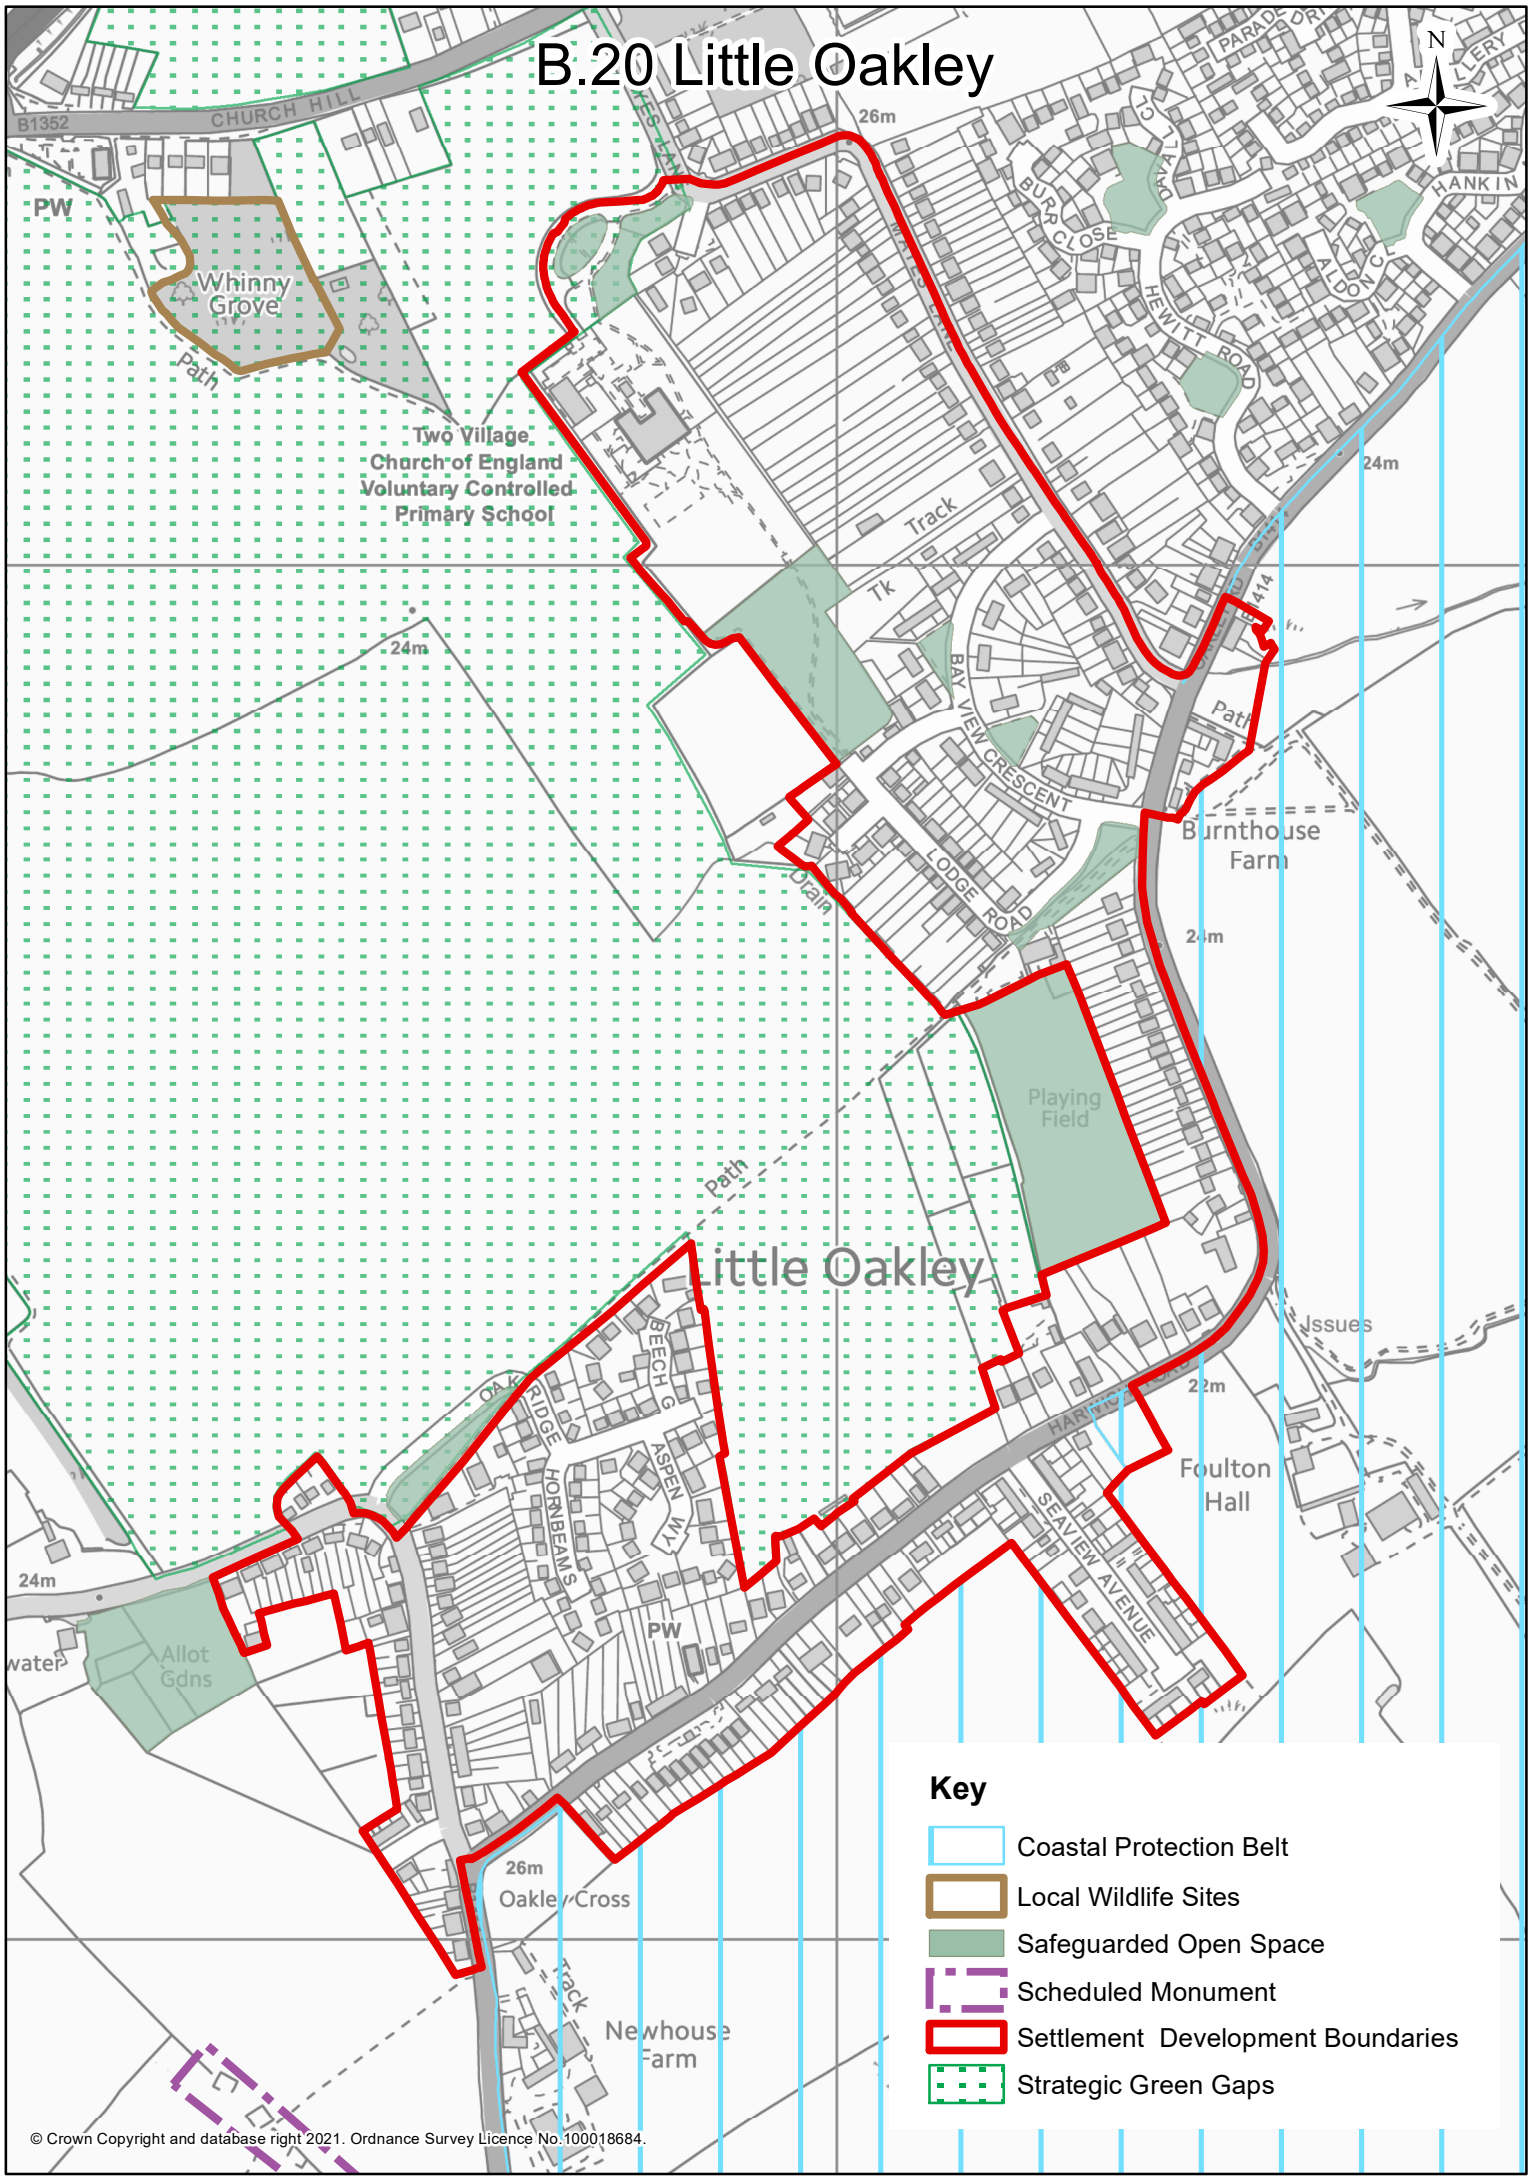

# B.20 Little Oakley

## Key

-  Coastal Protection Belt
-  Local Wildlife Sites
-  Safeguarded Open Space
-  Scheduled Monument
-  Settlement Development Boundaries
-  Strategic Green Gaps