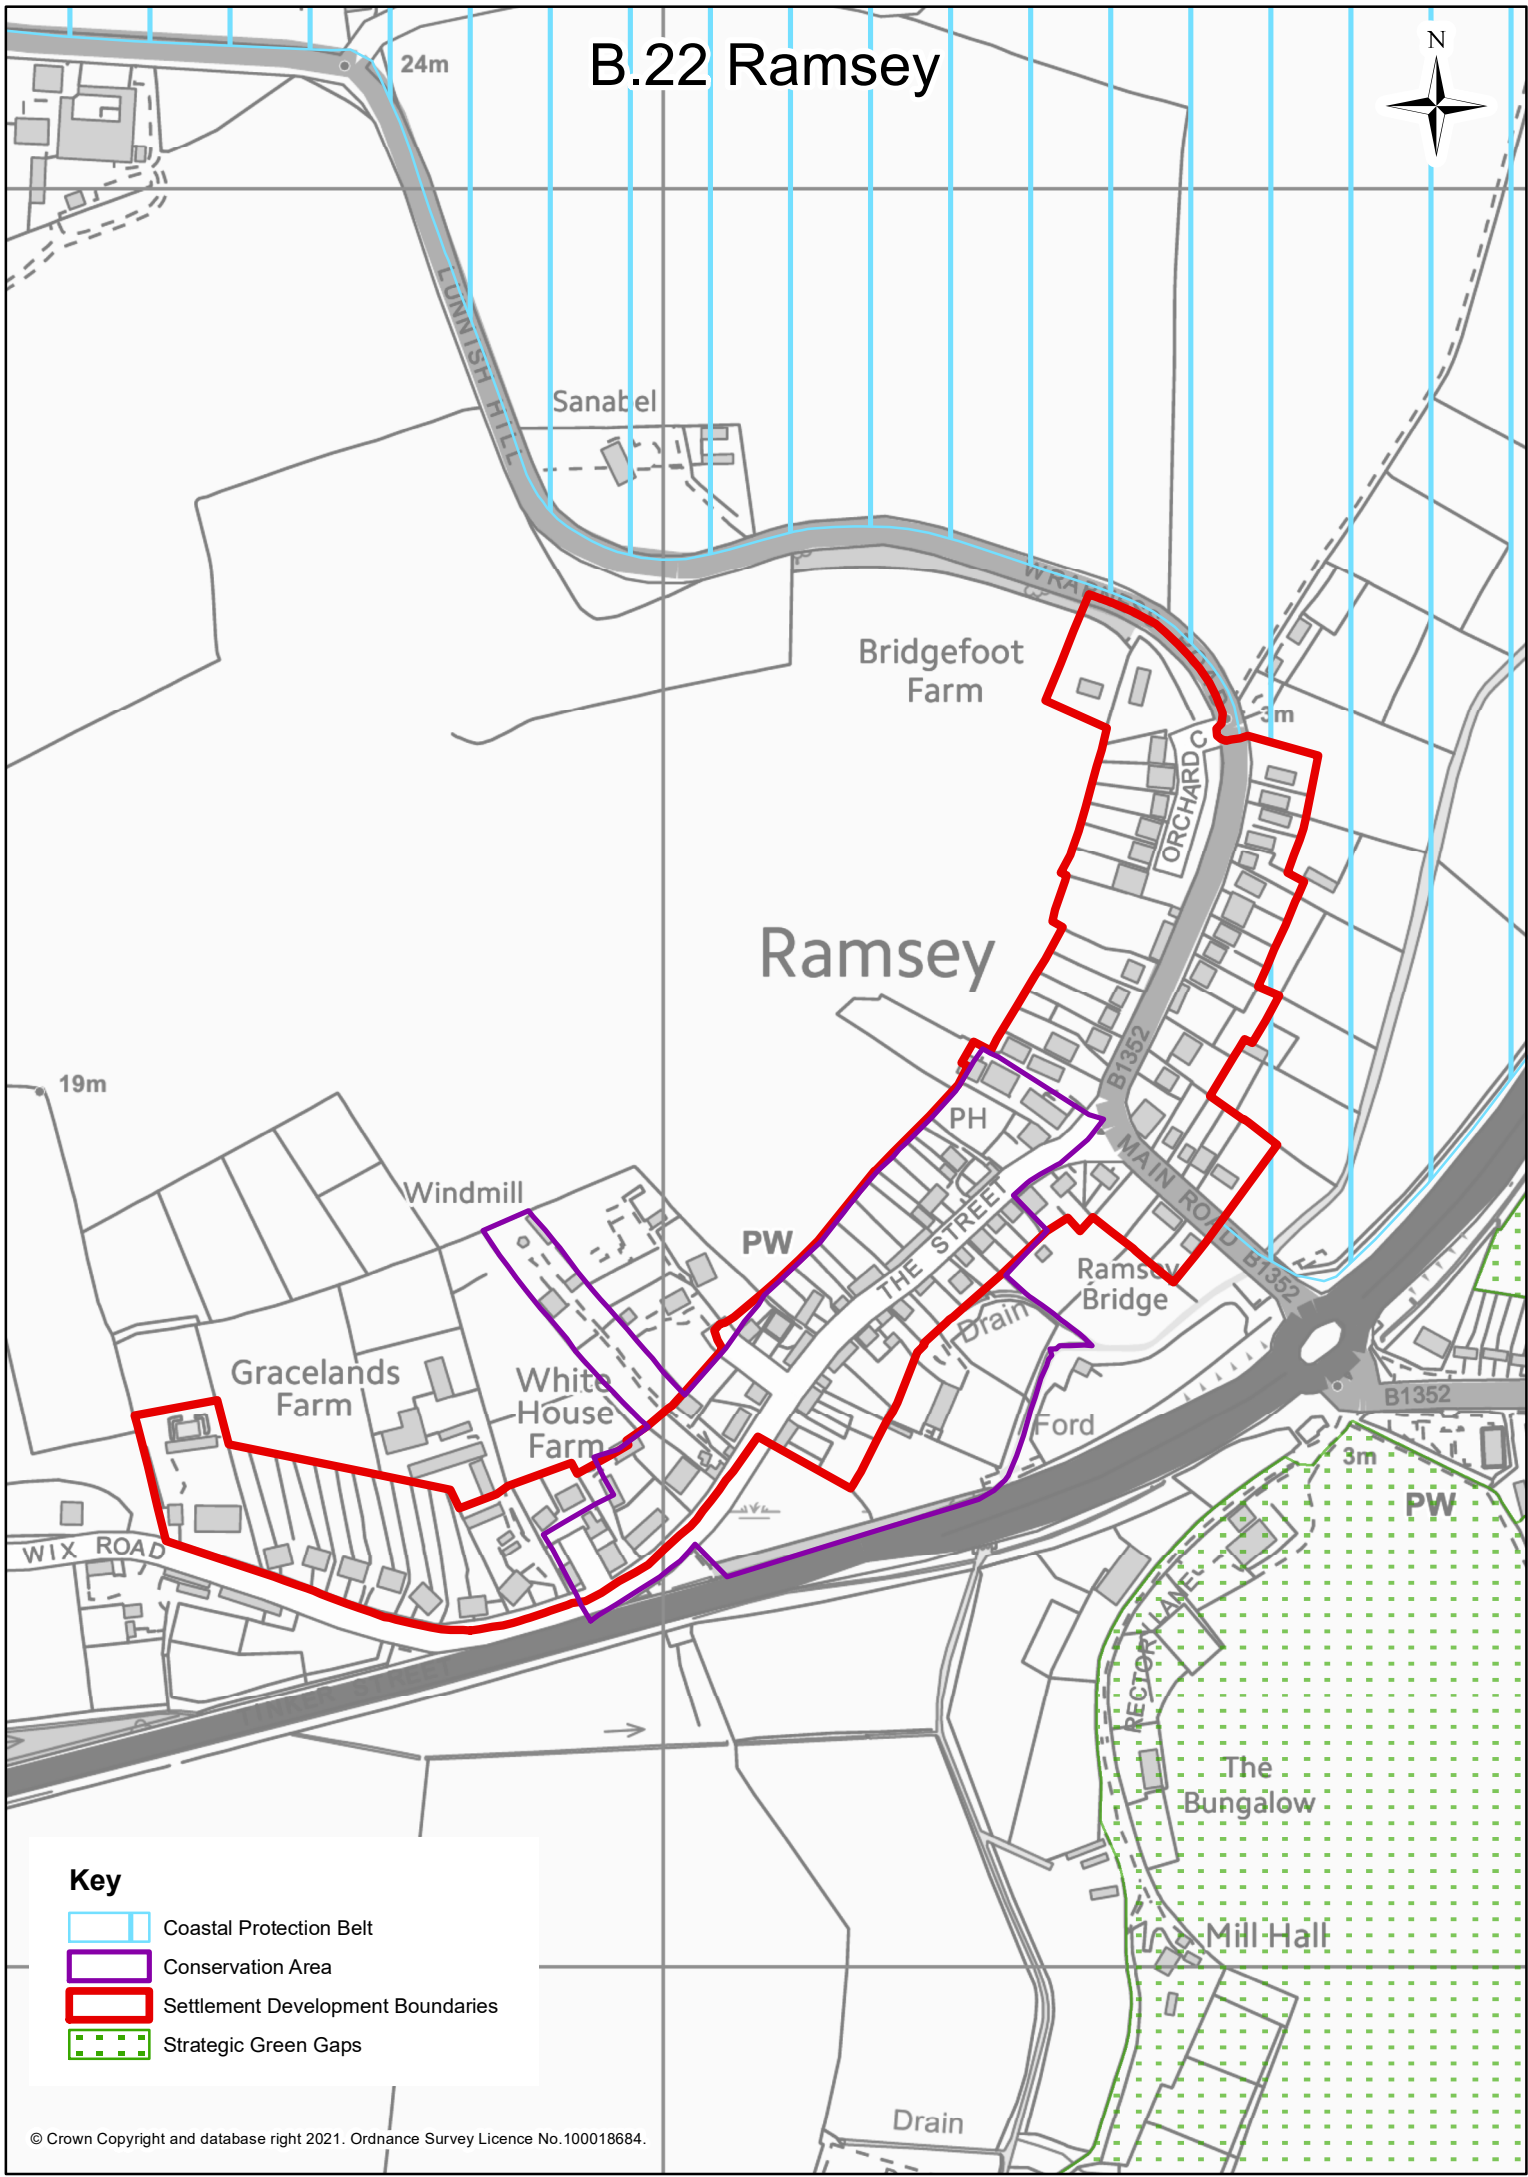

# B.22 Ramsey

## Key

-  Coastal Protection Belt
-  Conservation Area
-  Settlement Development Boundaries
-  Strategic Green Gaps