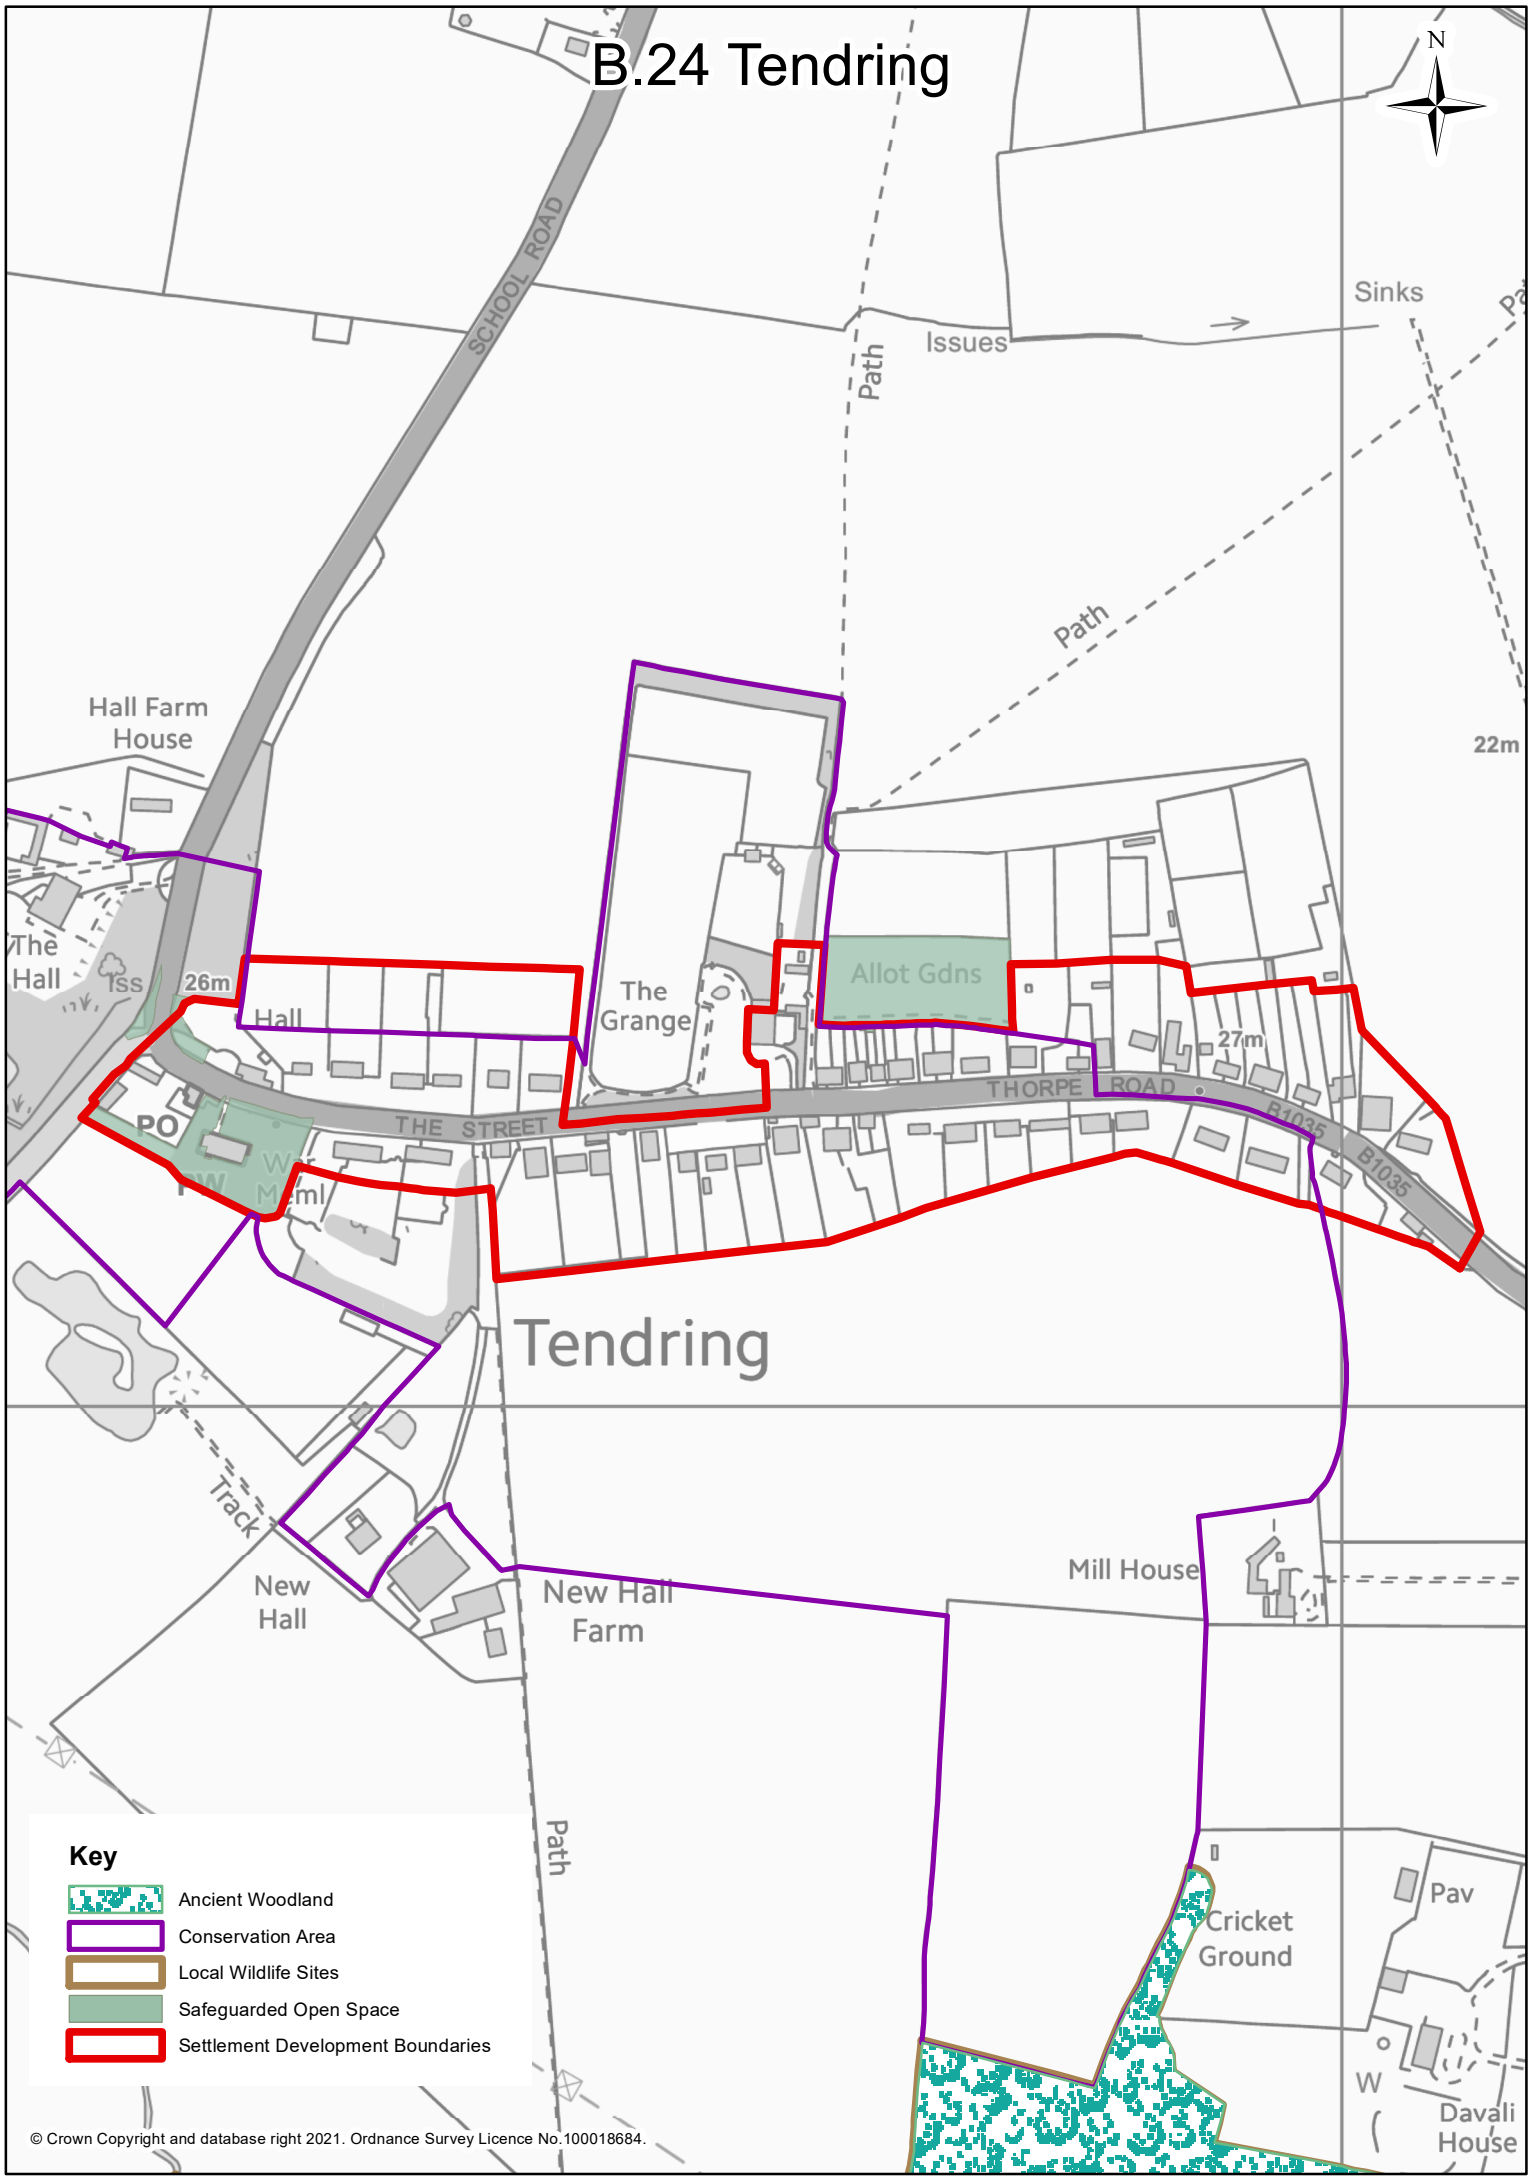

B.24 Tendring

Key

-  Ancient Woodland
-  Conservation Area
-  Local Wildlife Sites
-  Safeguarded Open Space
-  Settlement Development Boundaries