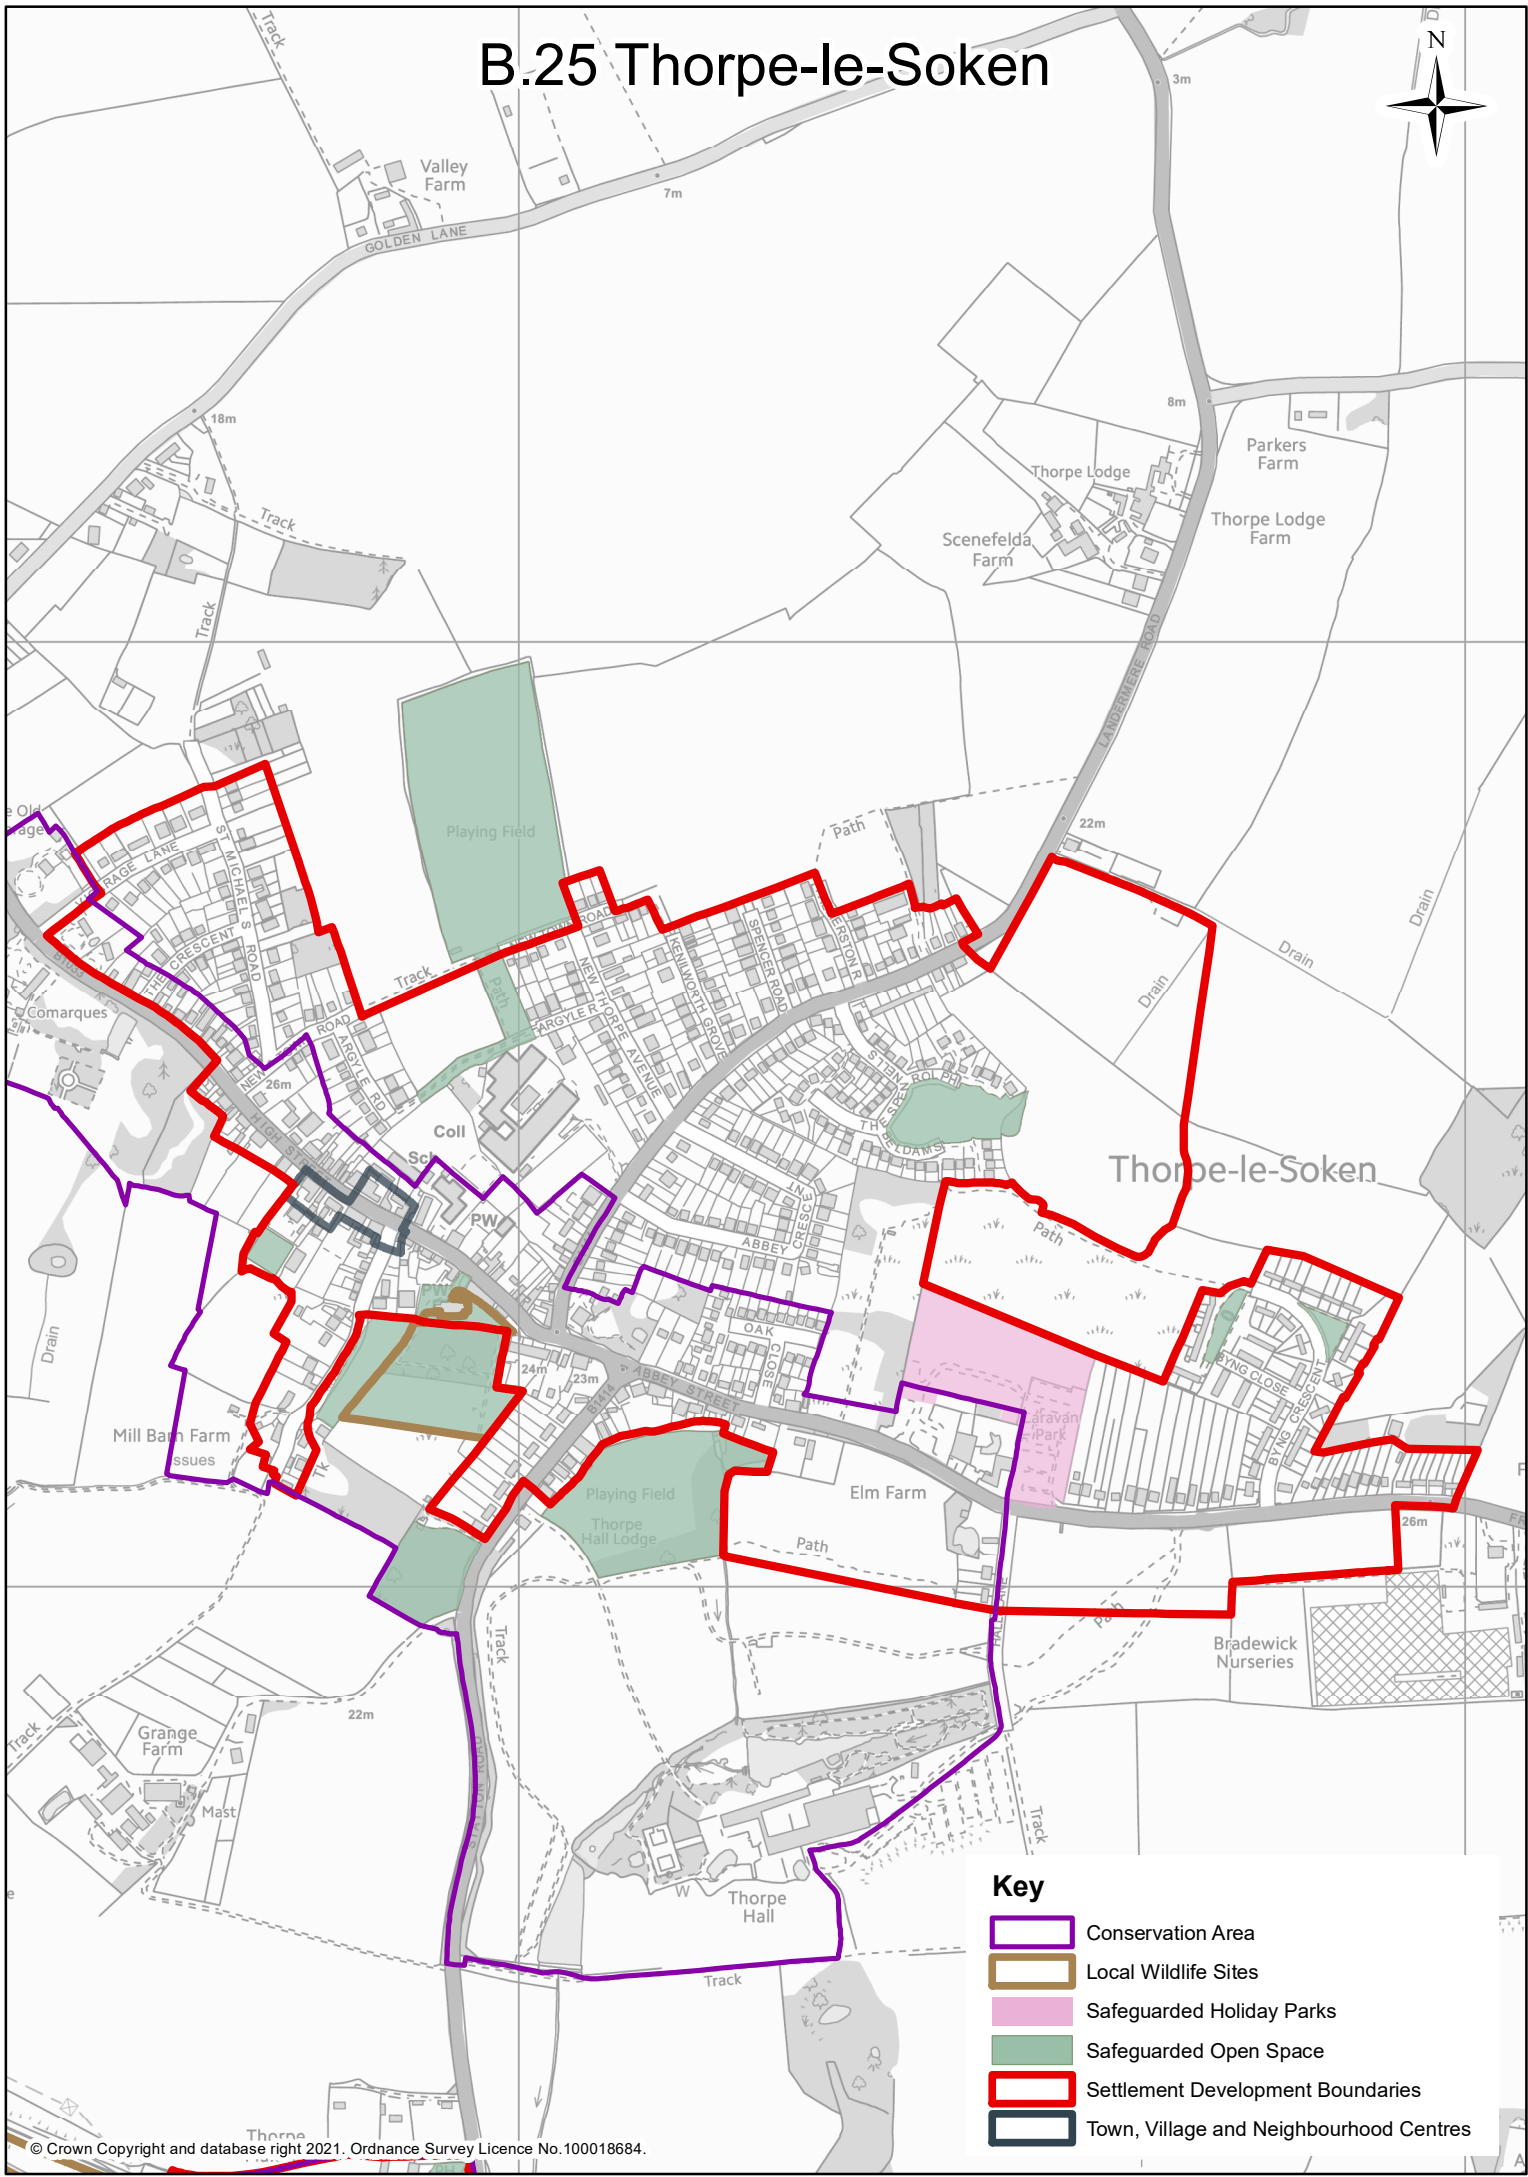

# B.25 Thorpe-le-Soken

**Key**

- Conservation Area
- Local Wildlife Sites
- Safeguarded Holiday Parks
- Safeguarded Open Space
- Settlement Development Boundaries
- Town, Village and Neighbourhood Centres