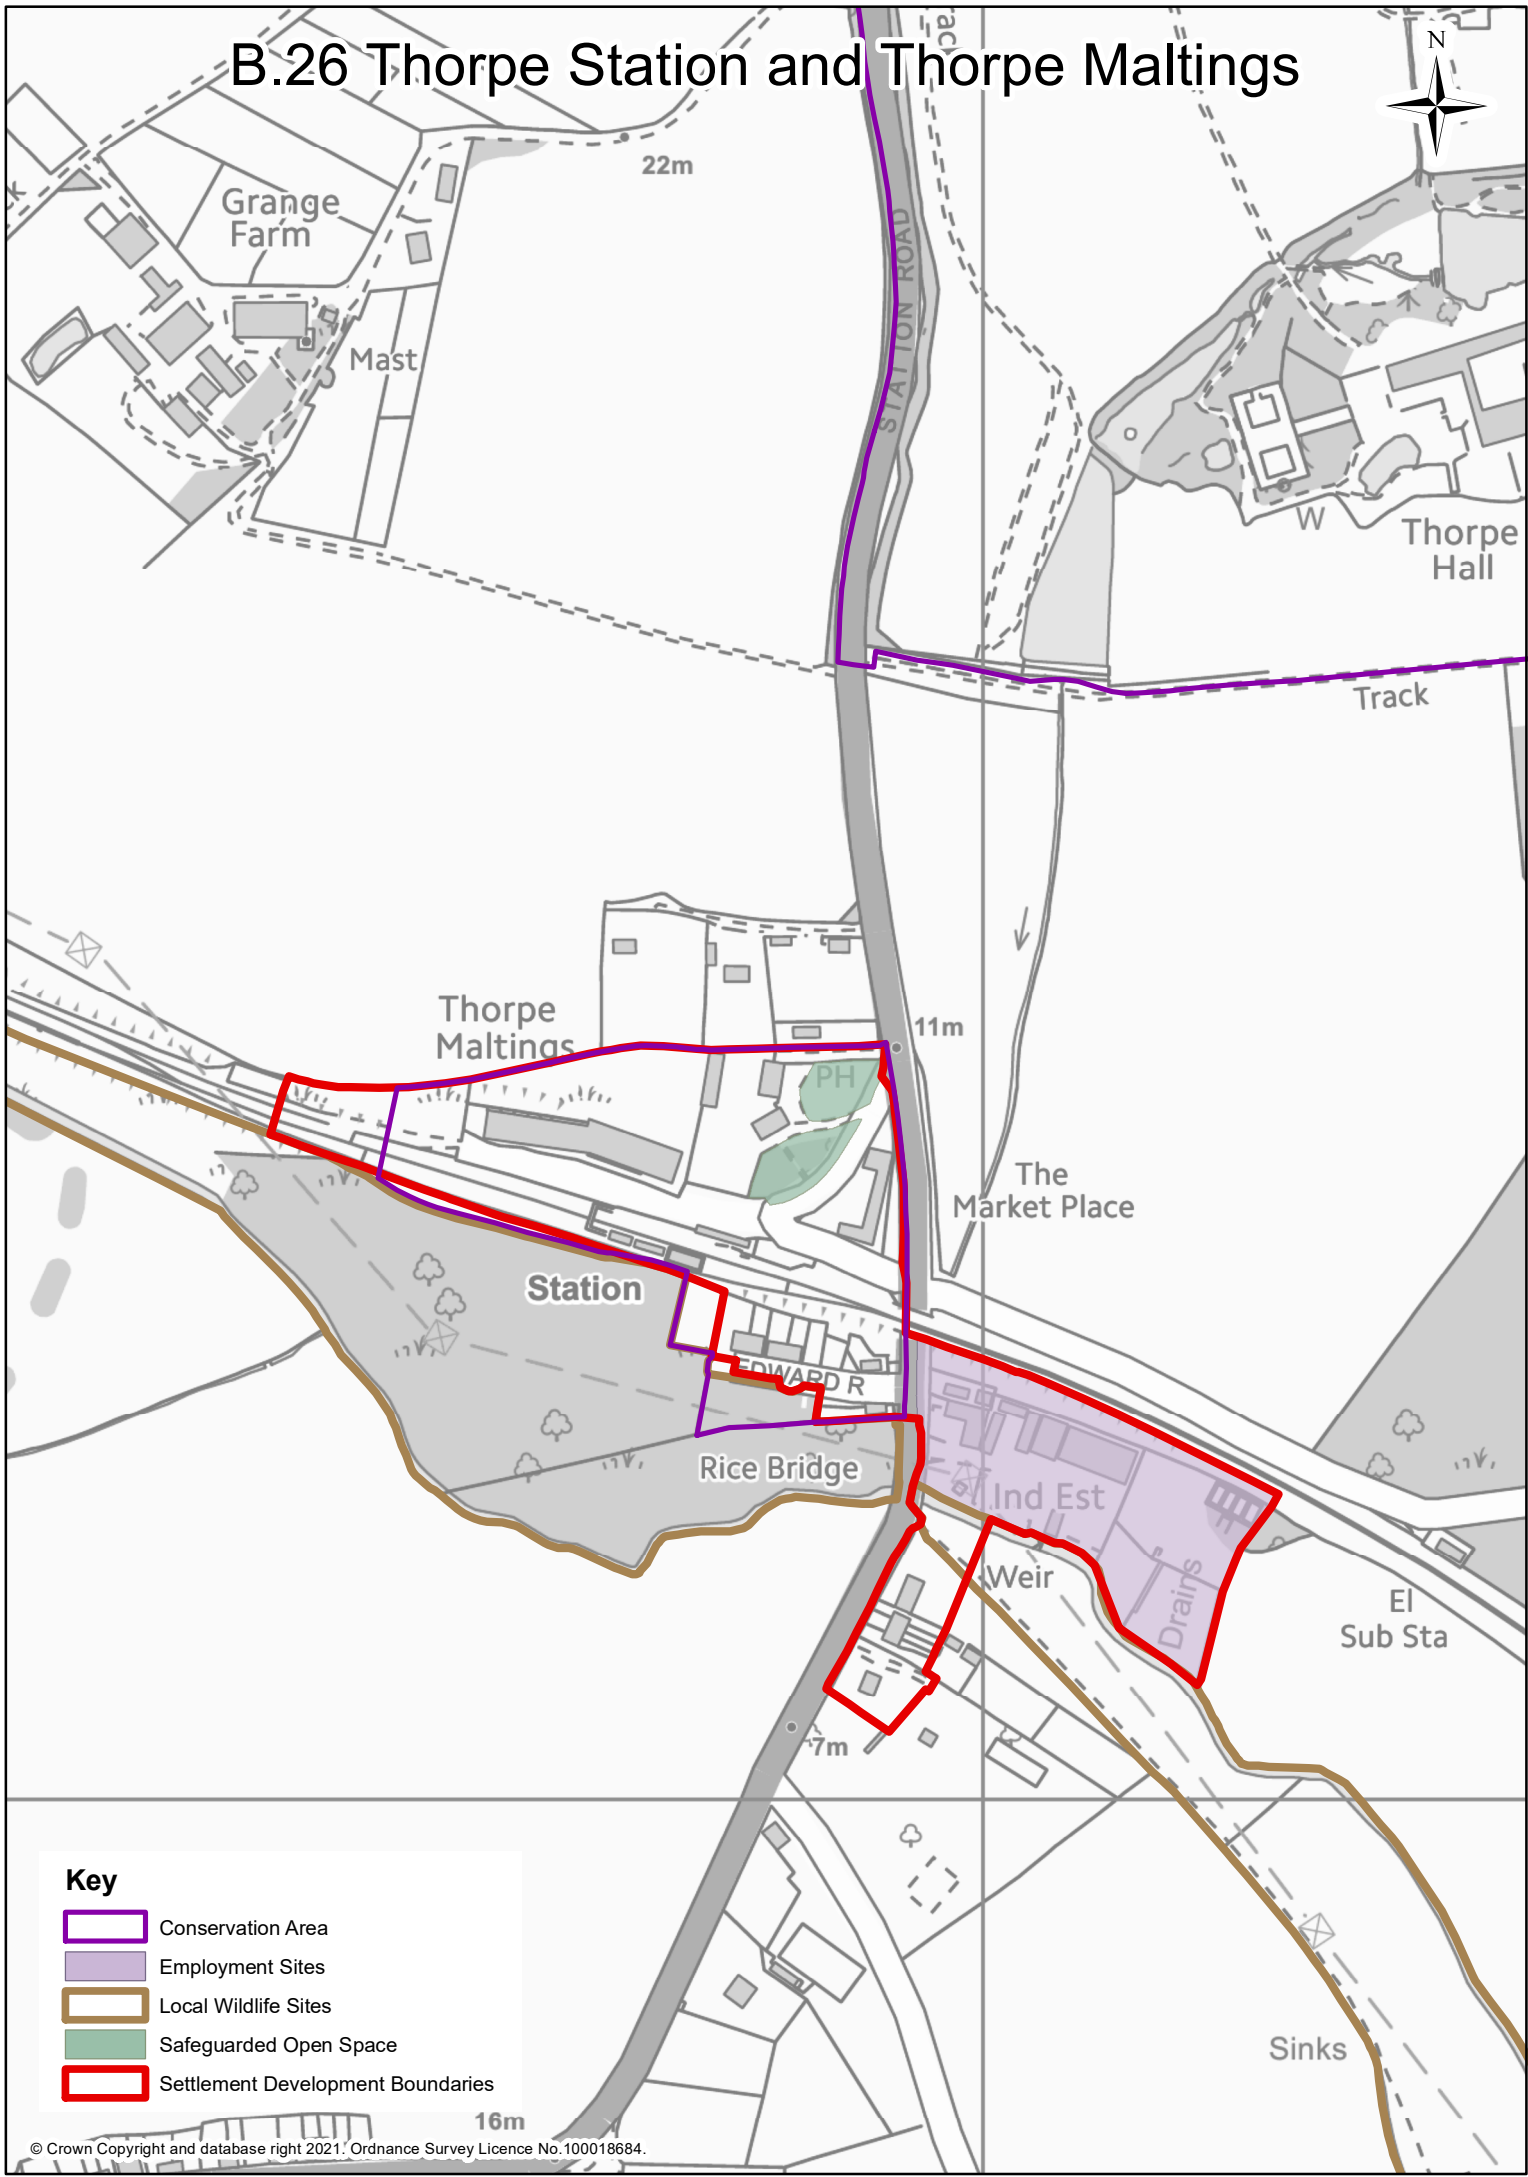

# B.26 Thorpe Station and Thorpe Maltings

## Key

-  Conservation Area
-  Employment Sites
-  Local Wildlife Sites
-  Safeguarded Open Space
-  Settlement Development Boundaries