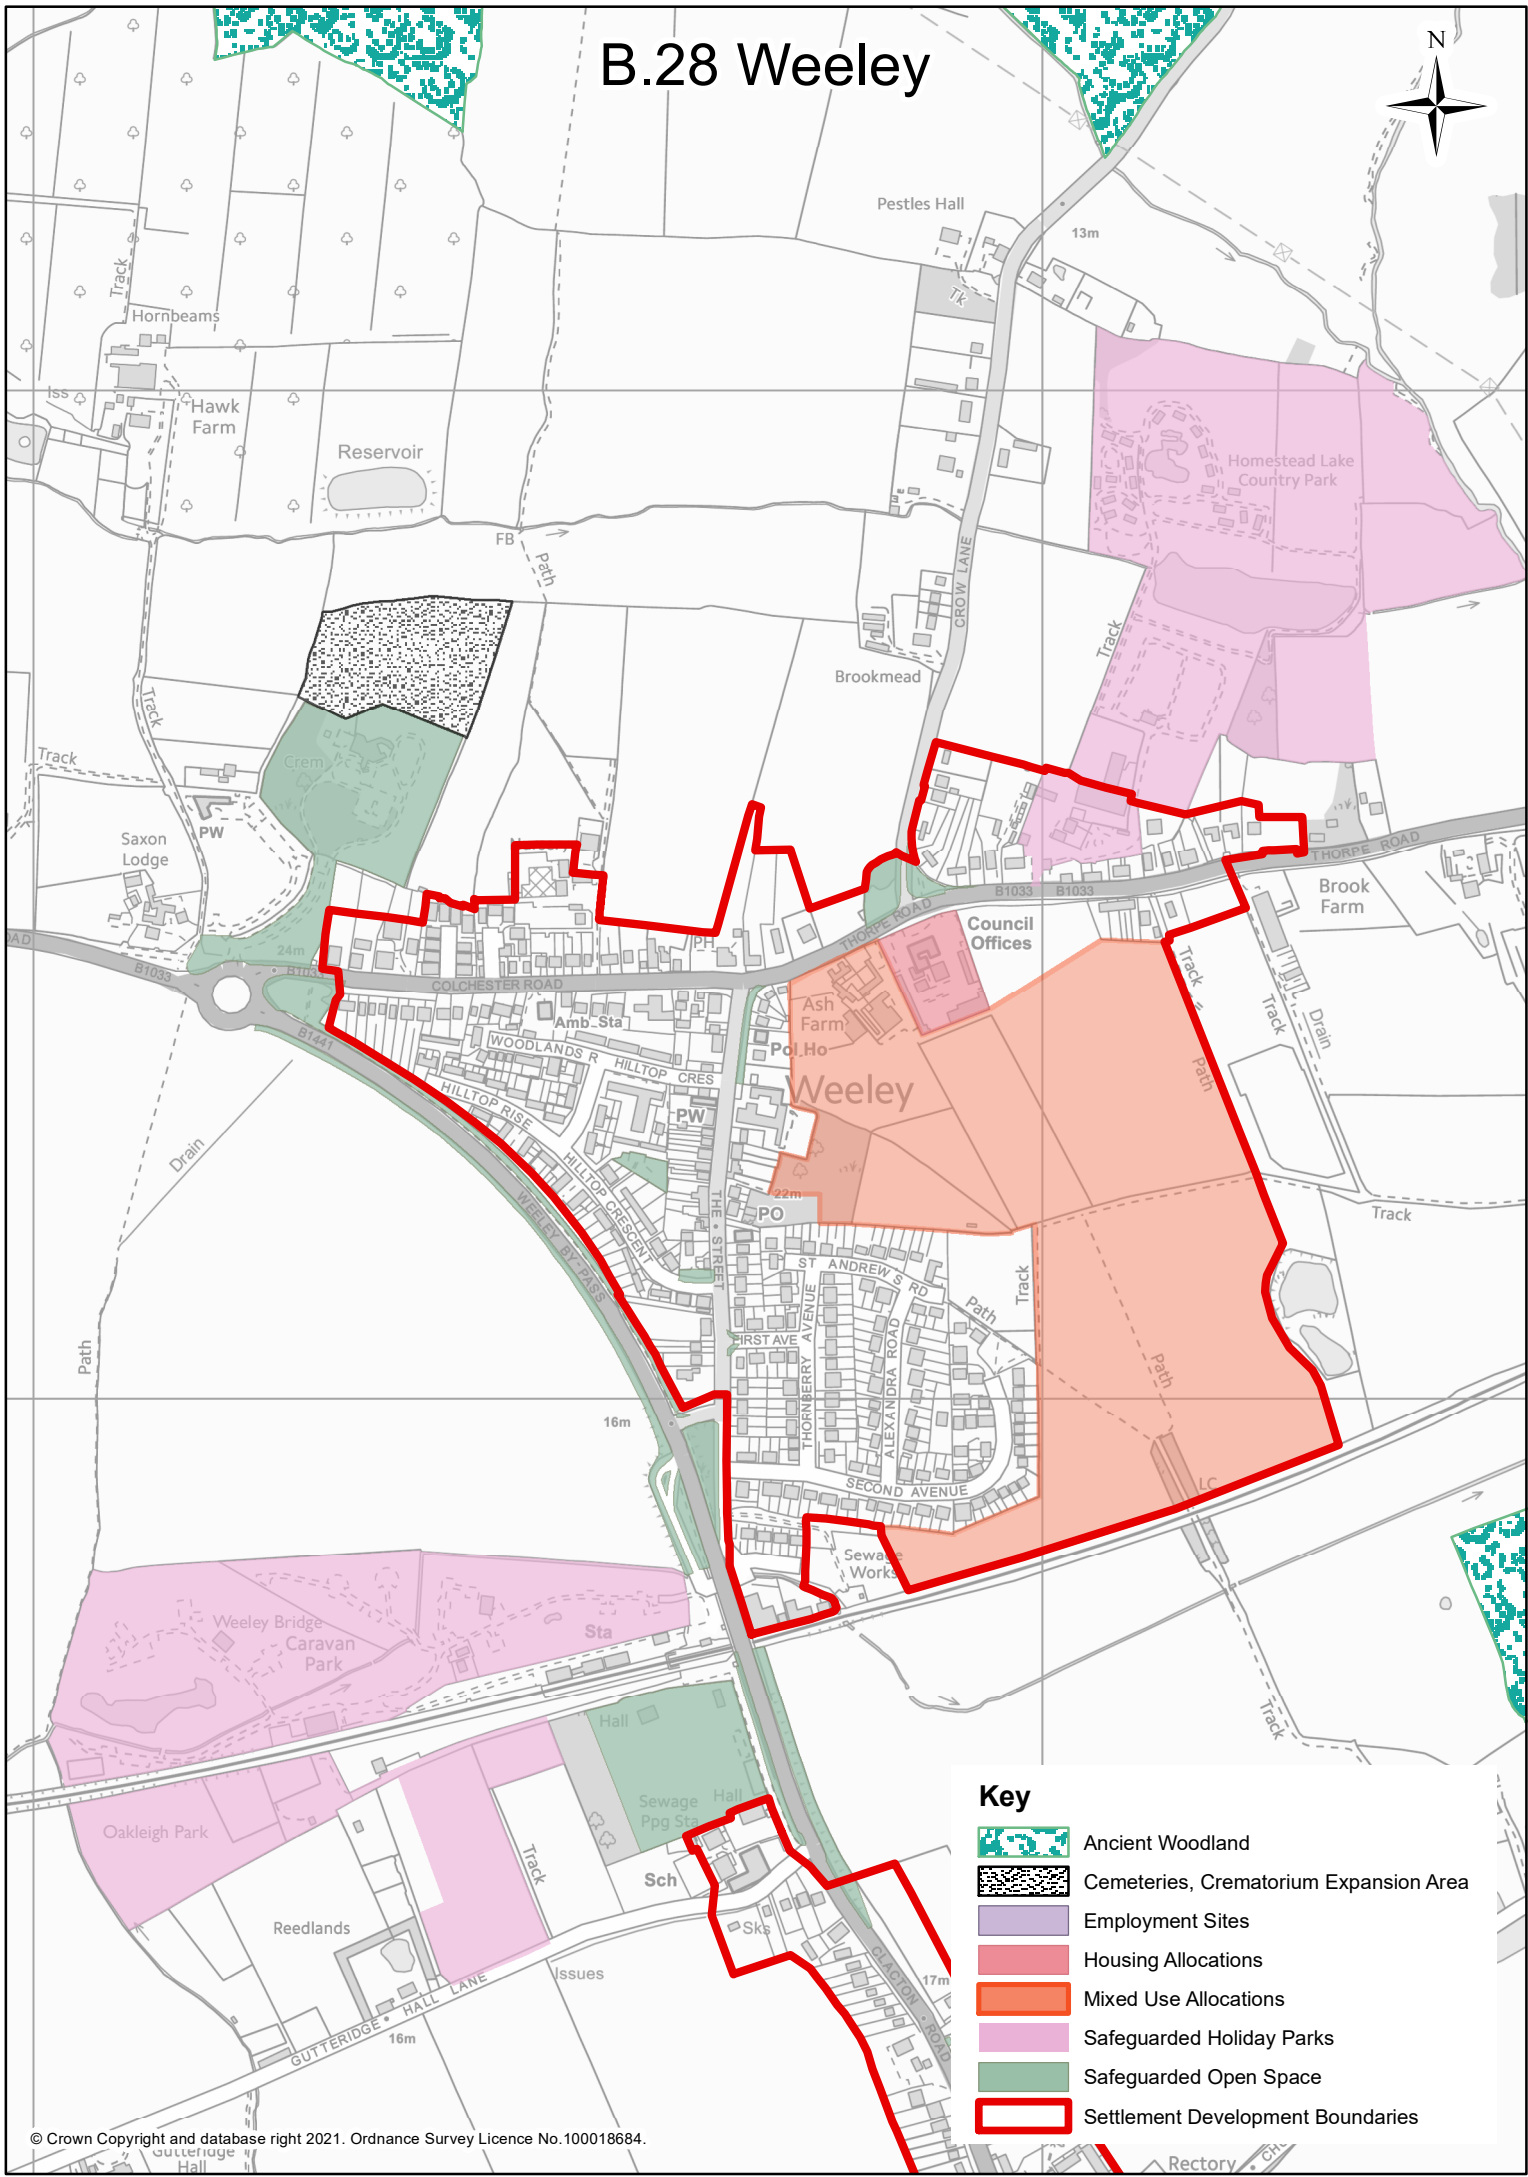

B.28 Weeley

Key

- Ancient Woodland
- Cemeteries, Crematorium Expansion Area
- Employment Sites
- Housing Allocations
- Mixed Use Allocations
- Safeguarded Holiday Parks
- Safeguarded Open Space
- Settlement Development Boundaries