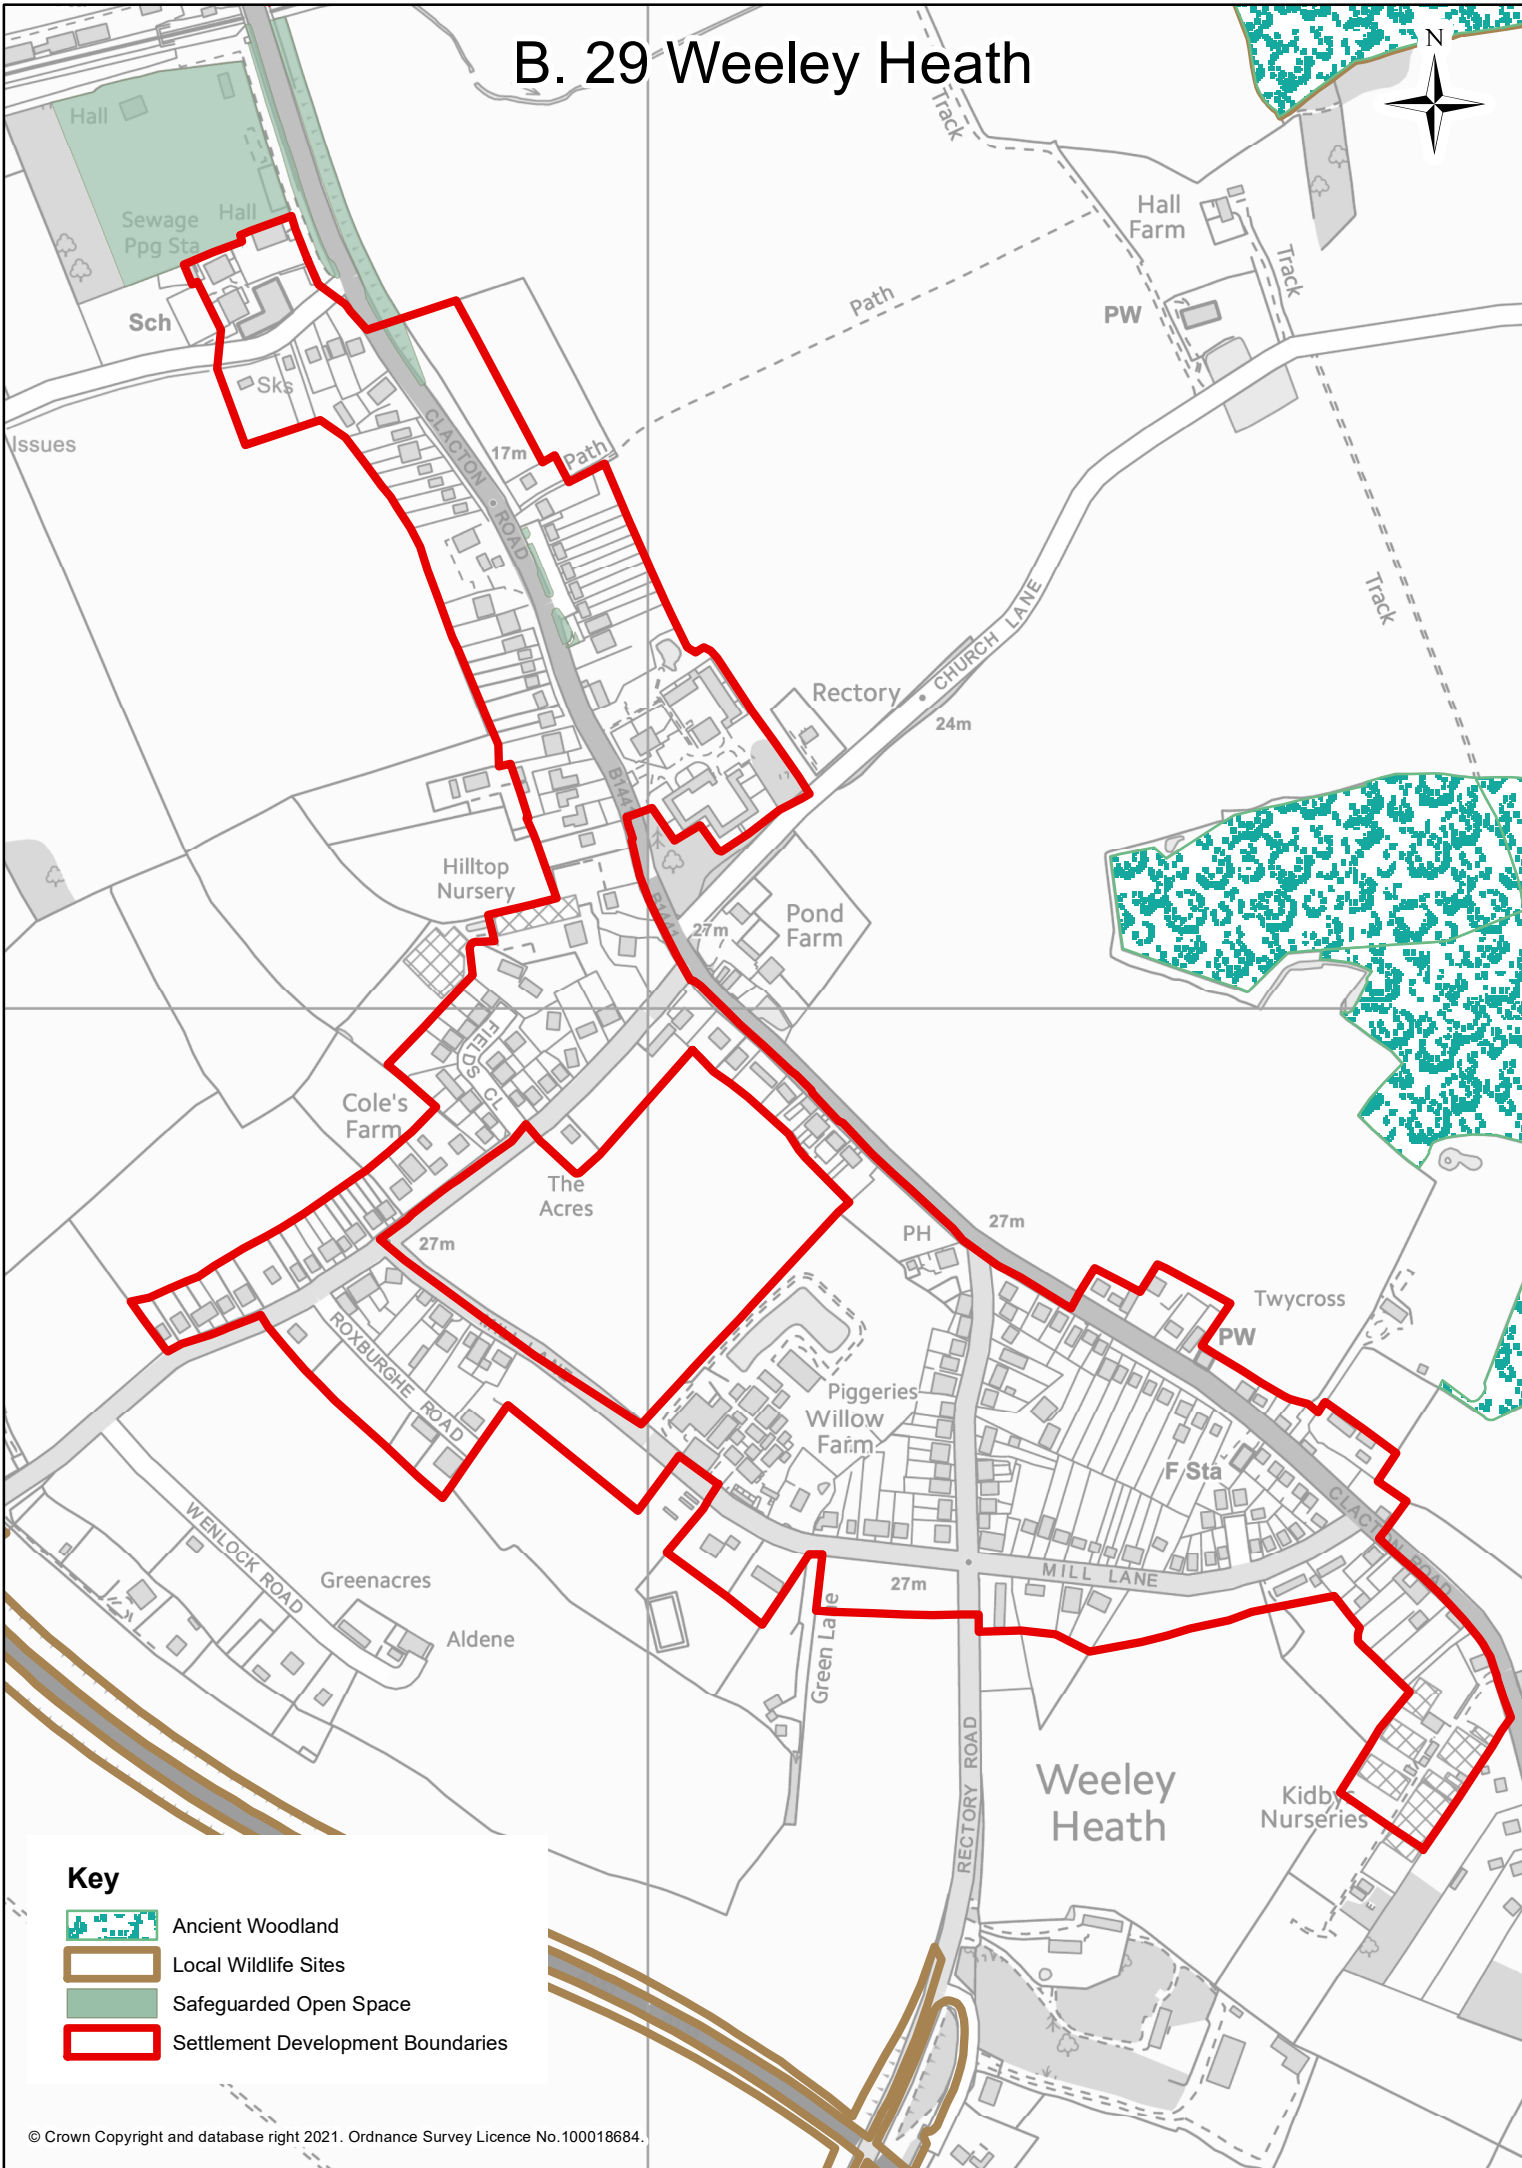

B. 29 Weeley Heath

Key

-  Ancient Woodland
-  Local Wildlife Sites
-  Safeguarded Open Space
-  Settlement Development Boundaries