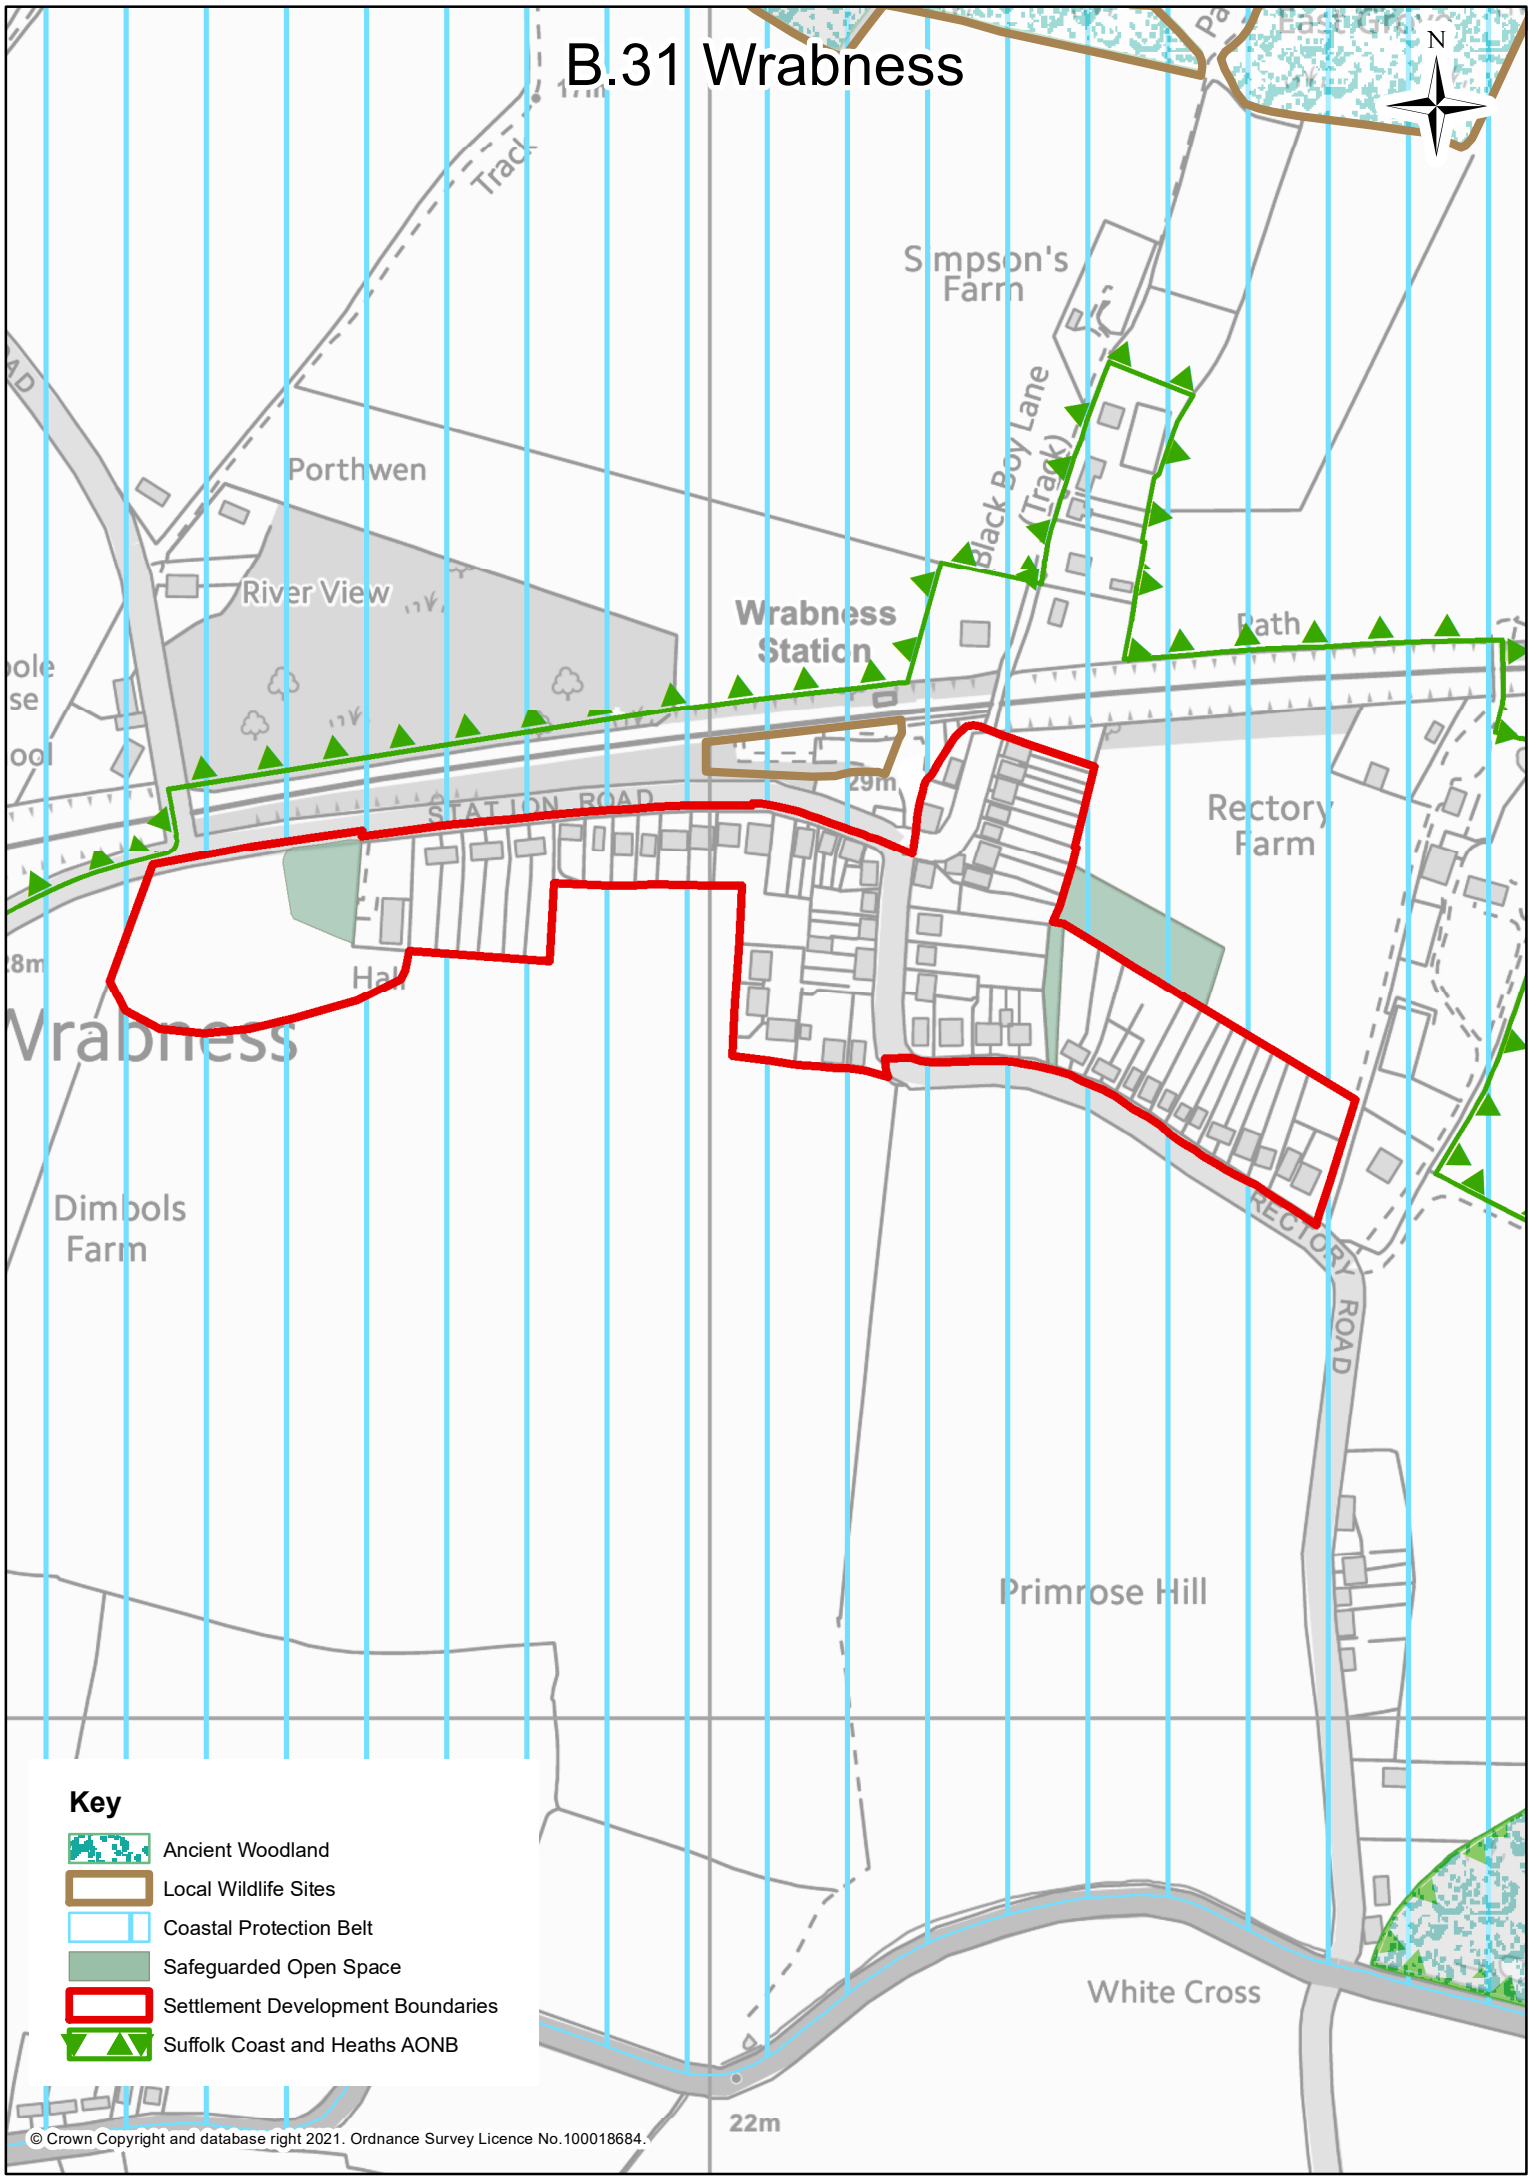

B.31 Wrabness

Key

-  Ancient Woodland
-  Local Wildlife Sites
-  Coastal Protection Belt
-  Safeguarded Open Space
-  Settlement Development Boundaries
-  Suffolk Coast and Heaths AONB

22m