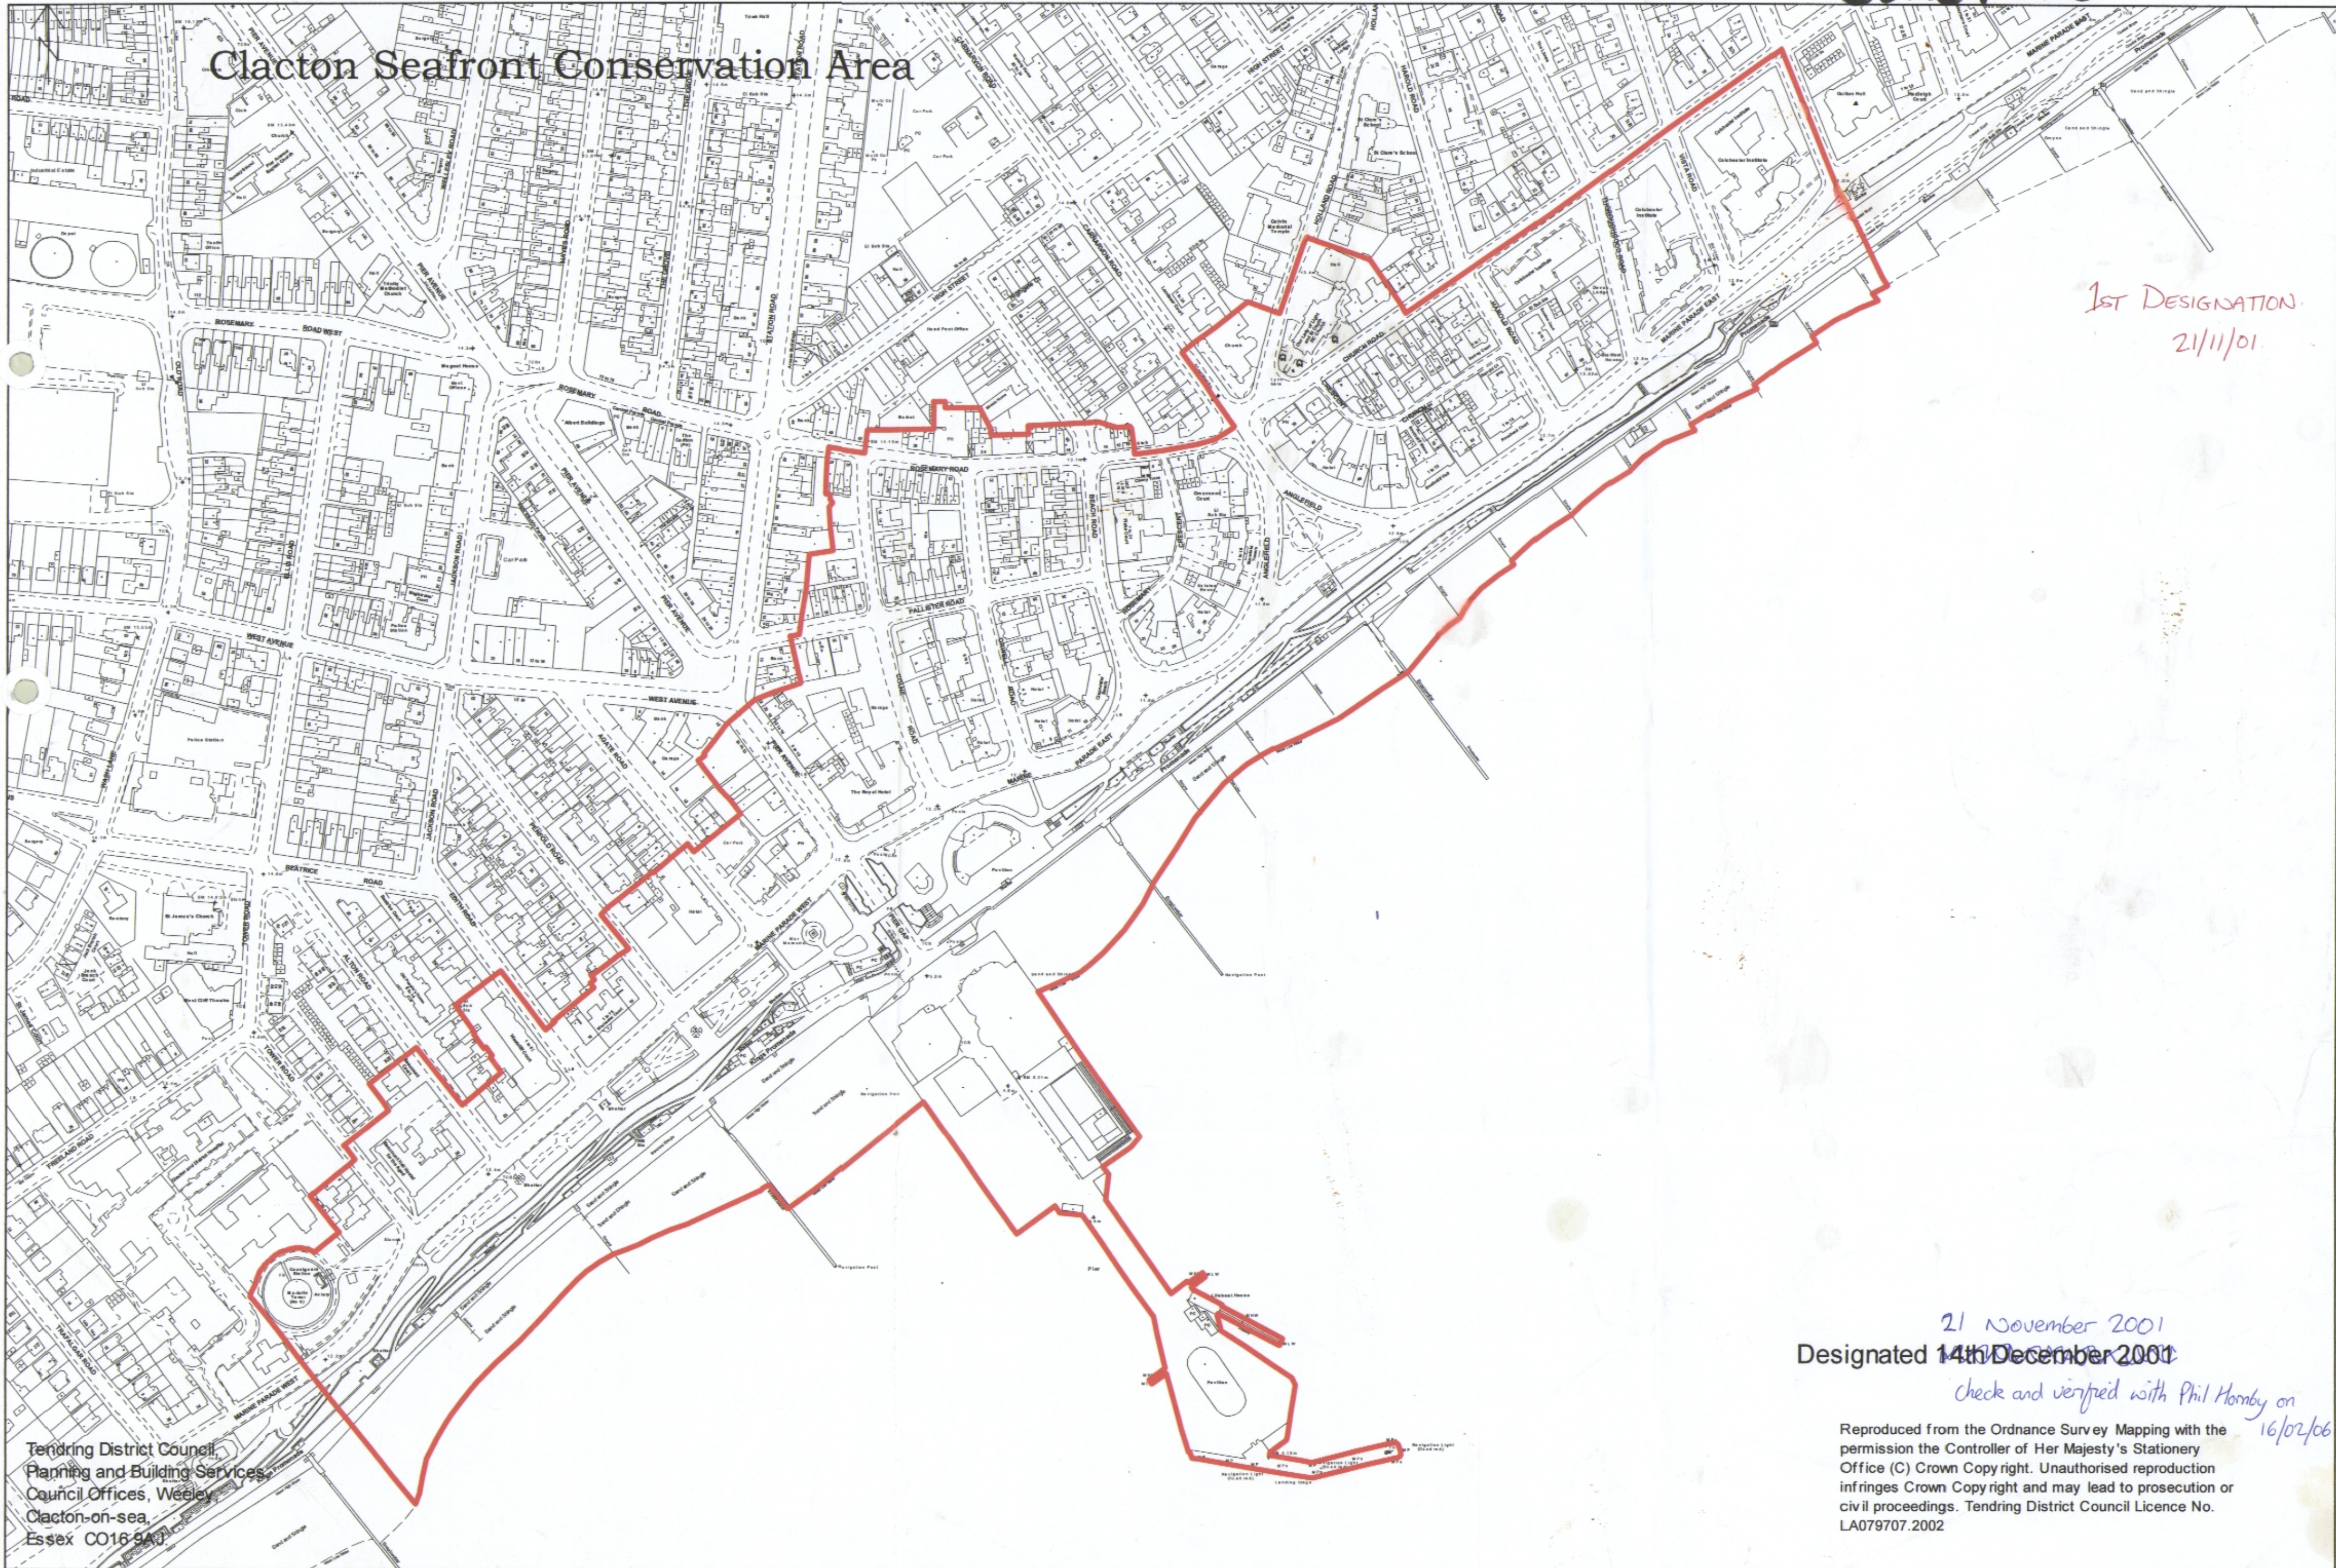

## Clacton Seafront Conservation Area

1st DESIGNATION  
21/11/01

21 November 2001  
Designated 14th December 2001

check and verified with Phil Hornby on 16/02/06

Tendring District Council,  
Planning and Building Services,  
Council Offices, Weeley,  
Clacton-on-sea,  
Essex CO16 9AA

Reproduced from the Ordnance Survey Mapping with the permission the Controller of Her Majesty's Stationery Office (C) Crown Copy right. Unauthorised reproduction infringes Crown Copy right and may lead to prosecution or civil proceedings. Tendring District Council Licence No. LA079707.2002