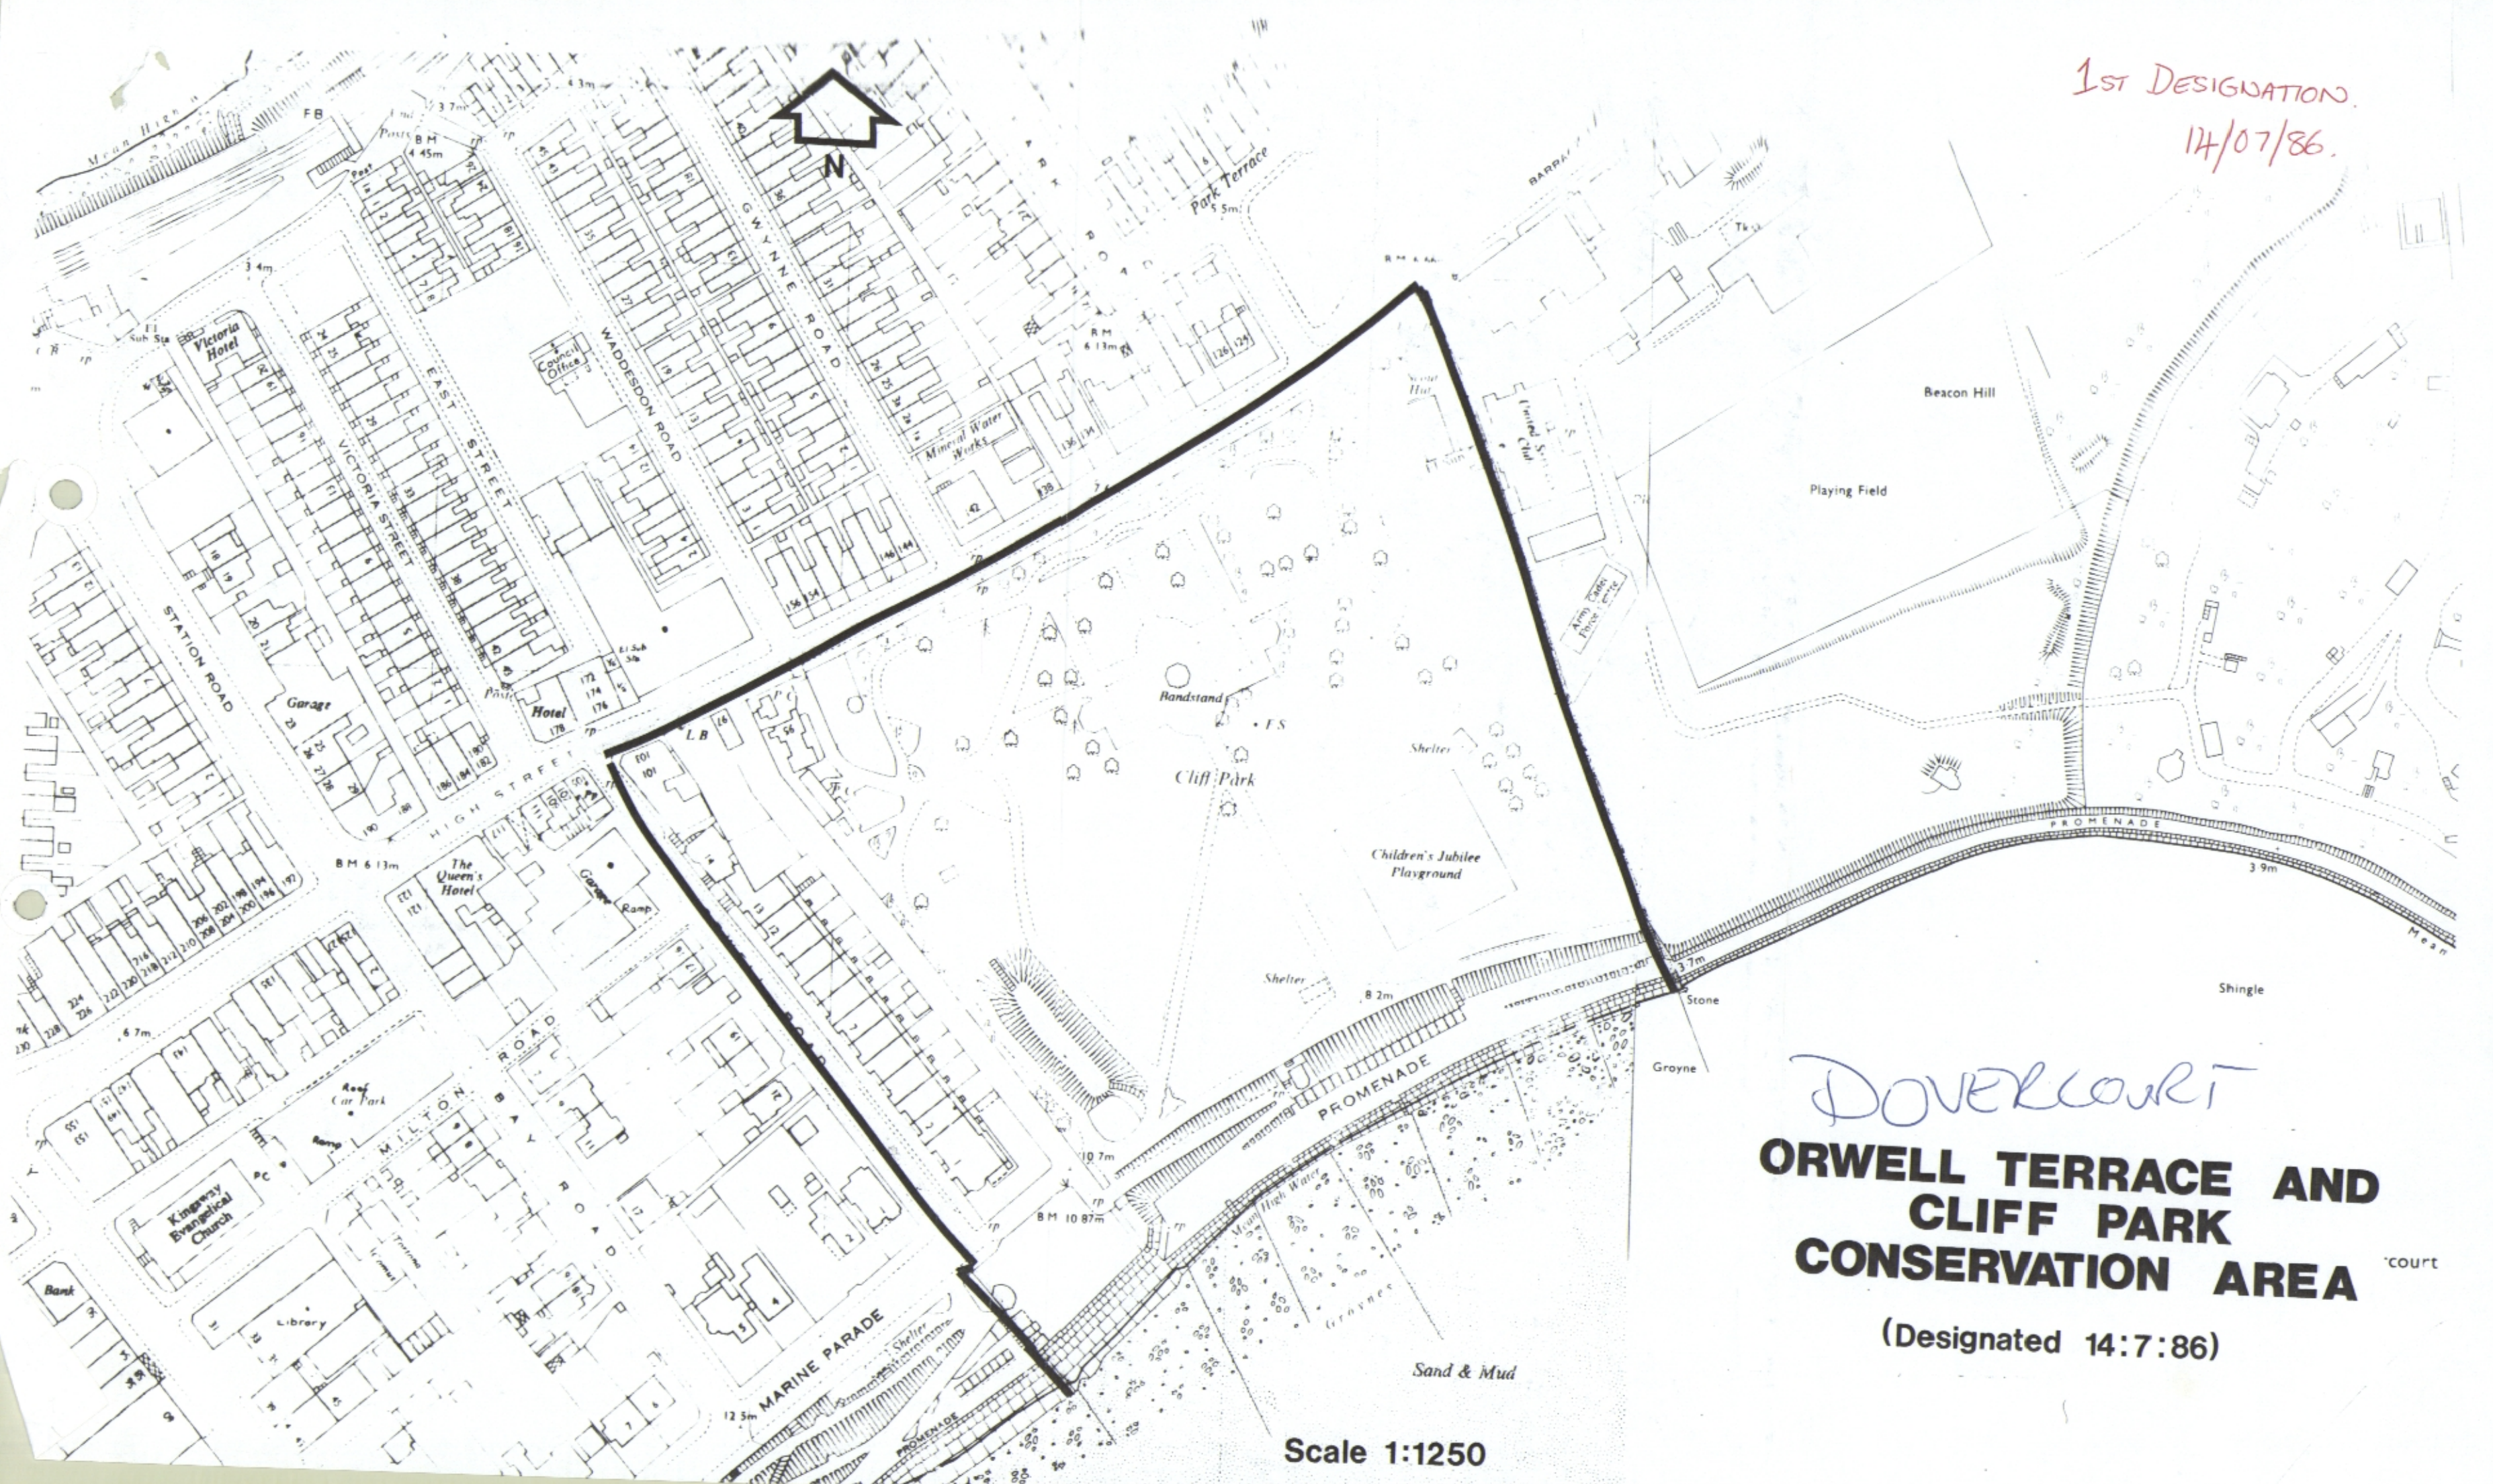

1st DESIGNATION.
14/07/86.

Dovercourt
**ORWELL TERRACE AND
CLIFF PARK
CONSERVATION AREA**

(Designated 14:7:86)

Scale 1:1250