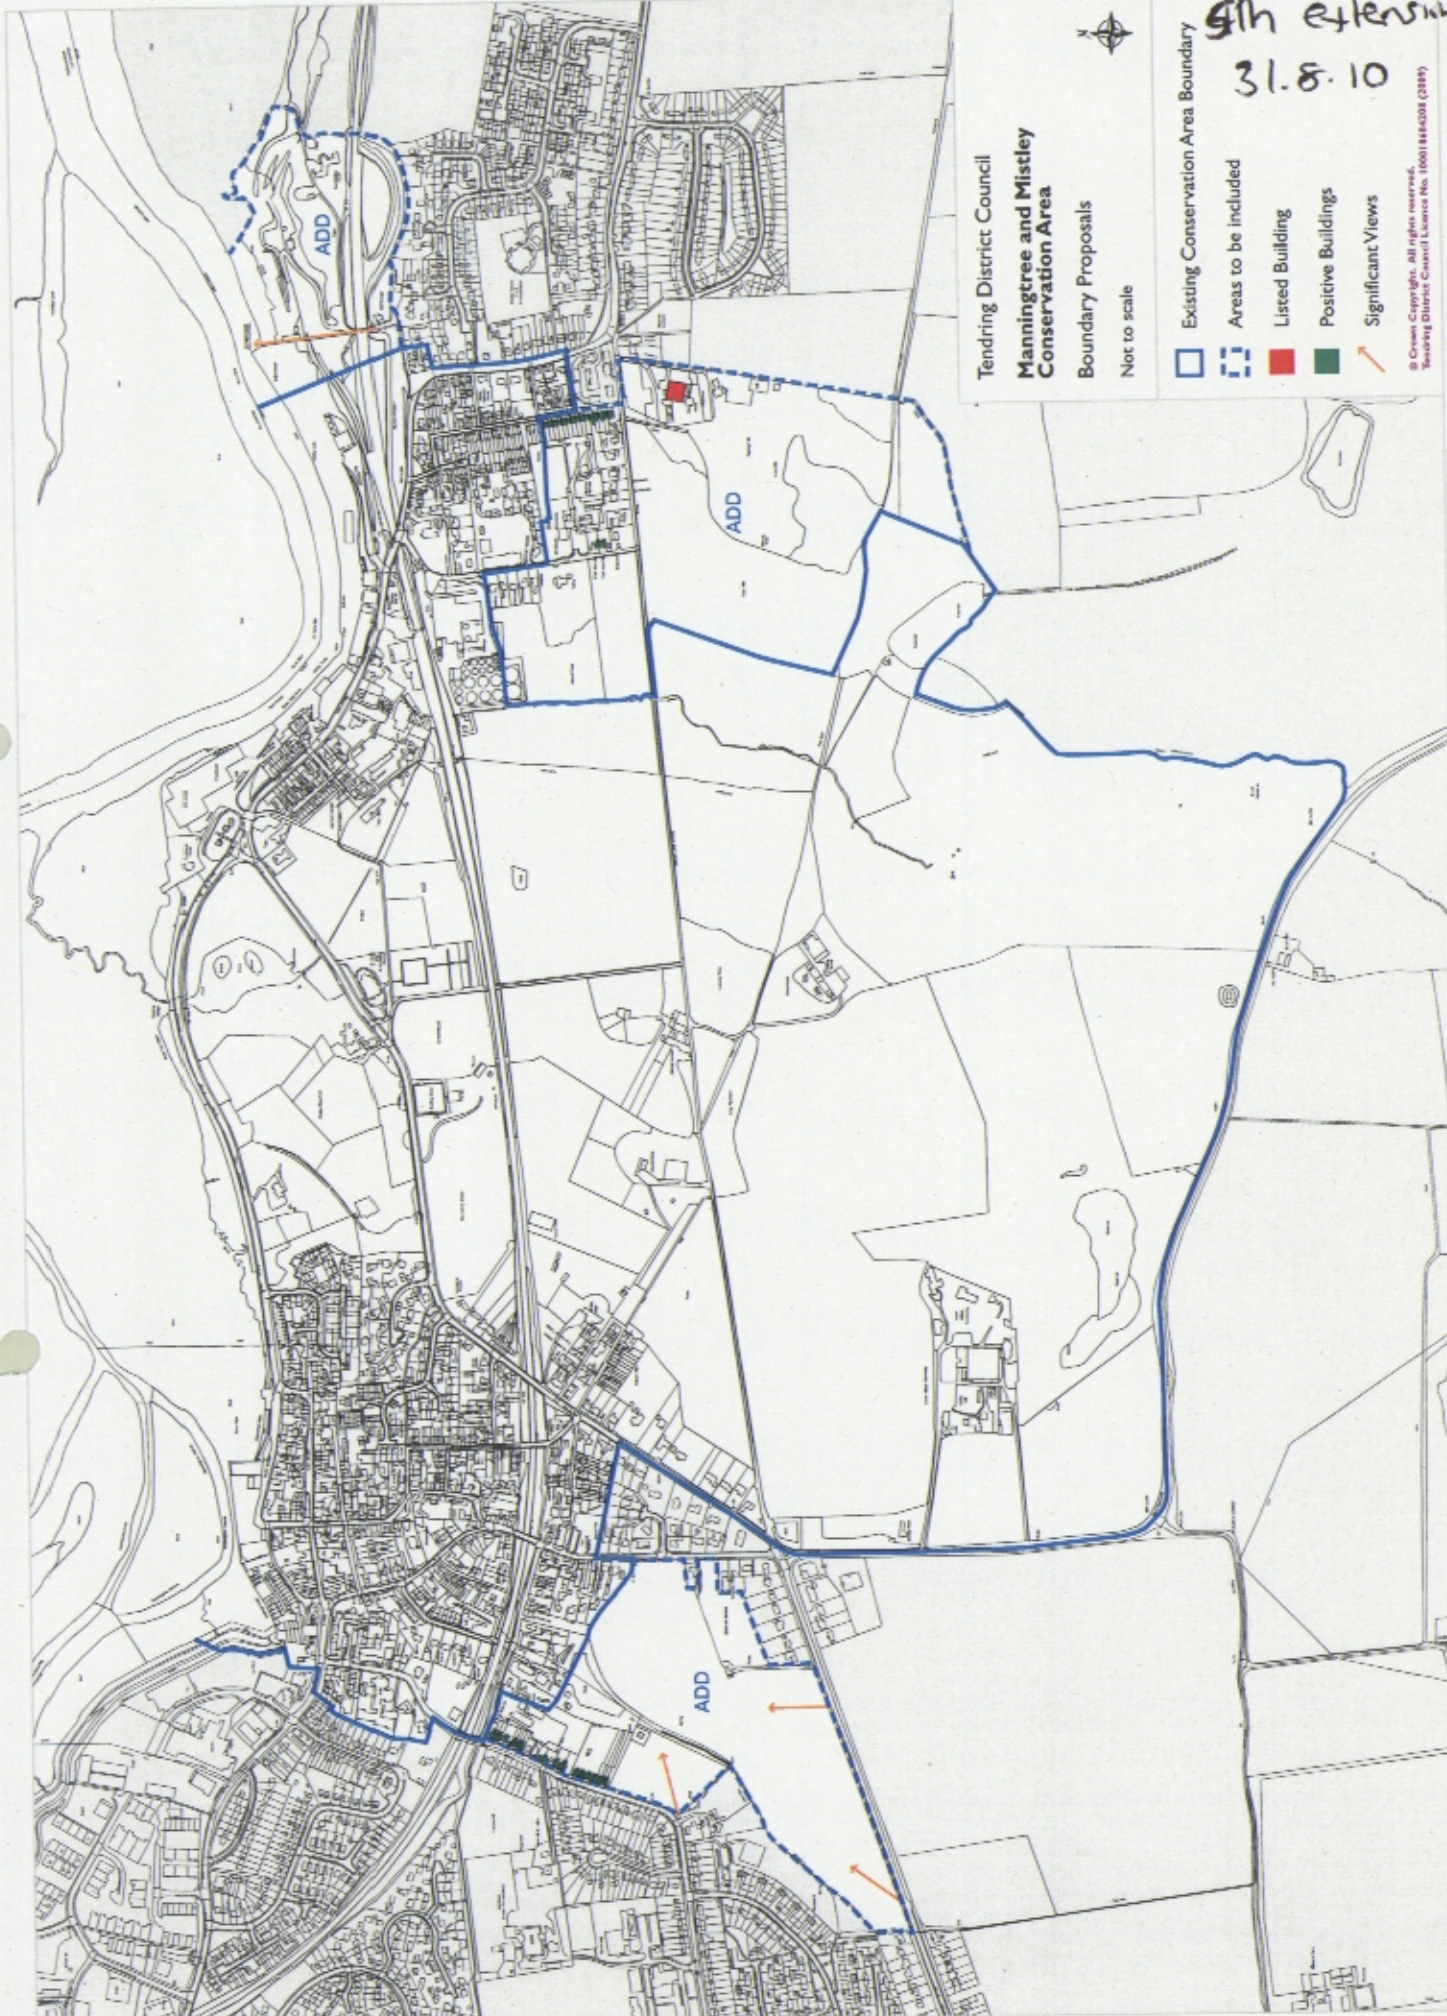

Manningtree & Misting

5th extension
31.8.10

Tendring District Council
Manningtree and Misting
Conservation Area

Boundary Proposals

Not to scale

- Existing Conservation Area Boundary
- Areas to be included
- Listed Building
- Positive Buildings
- Significant Views