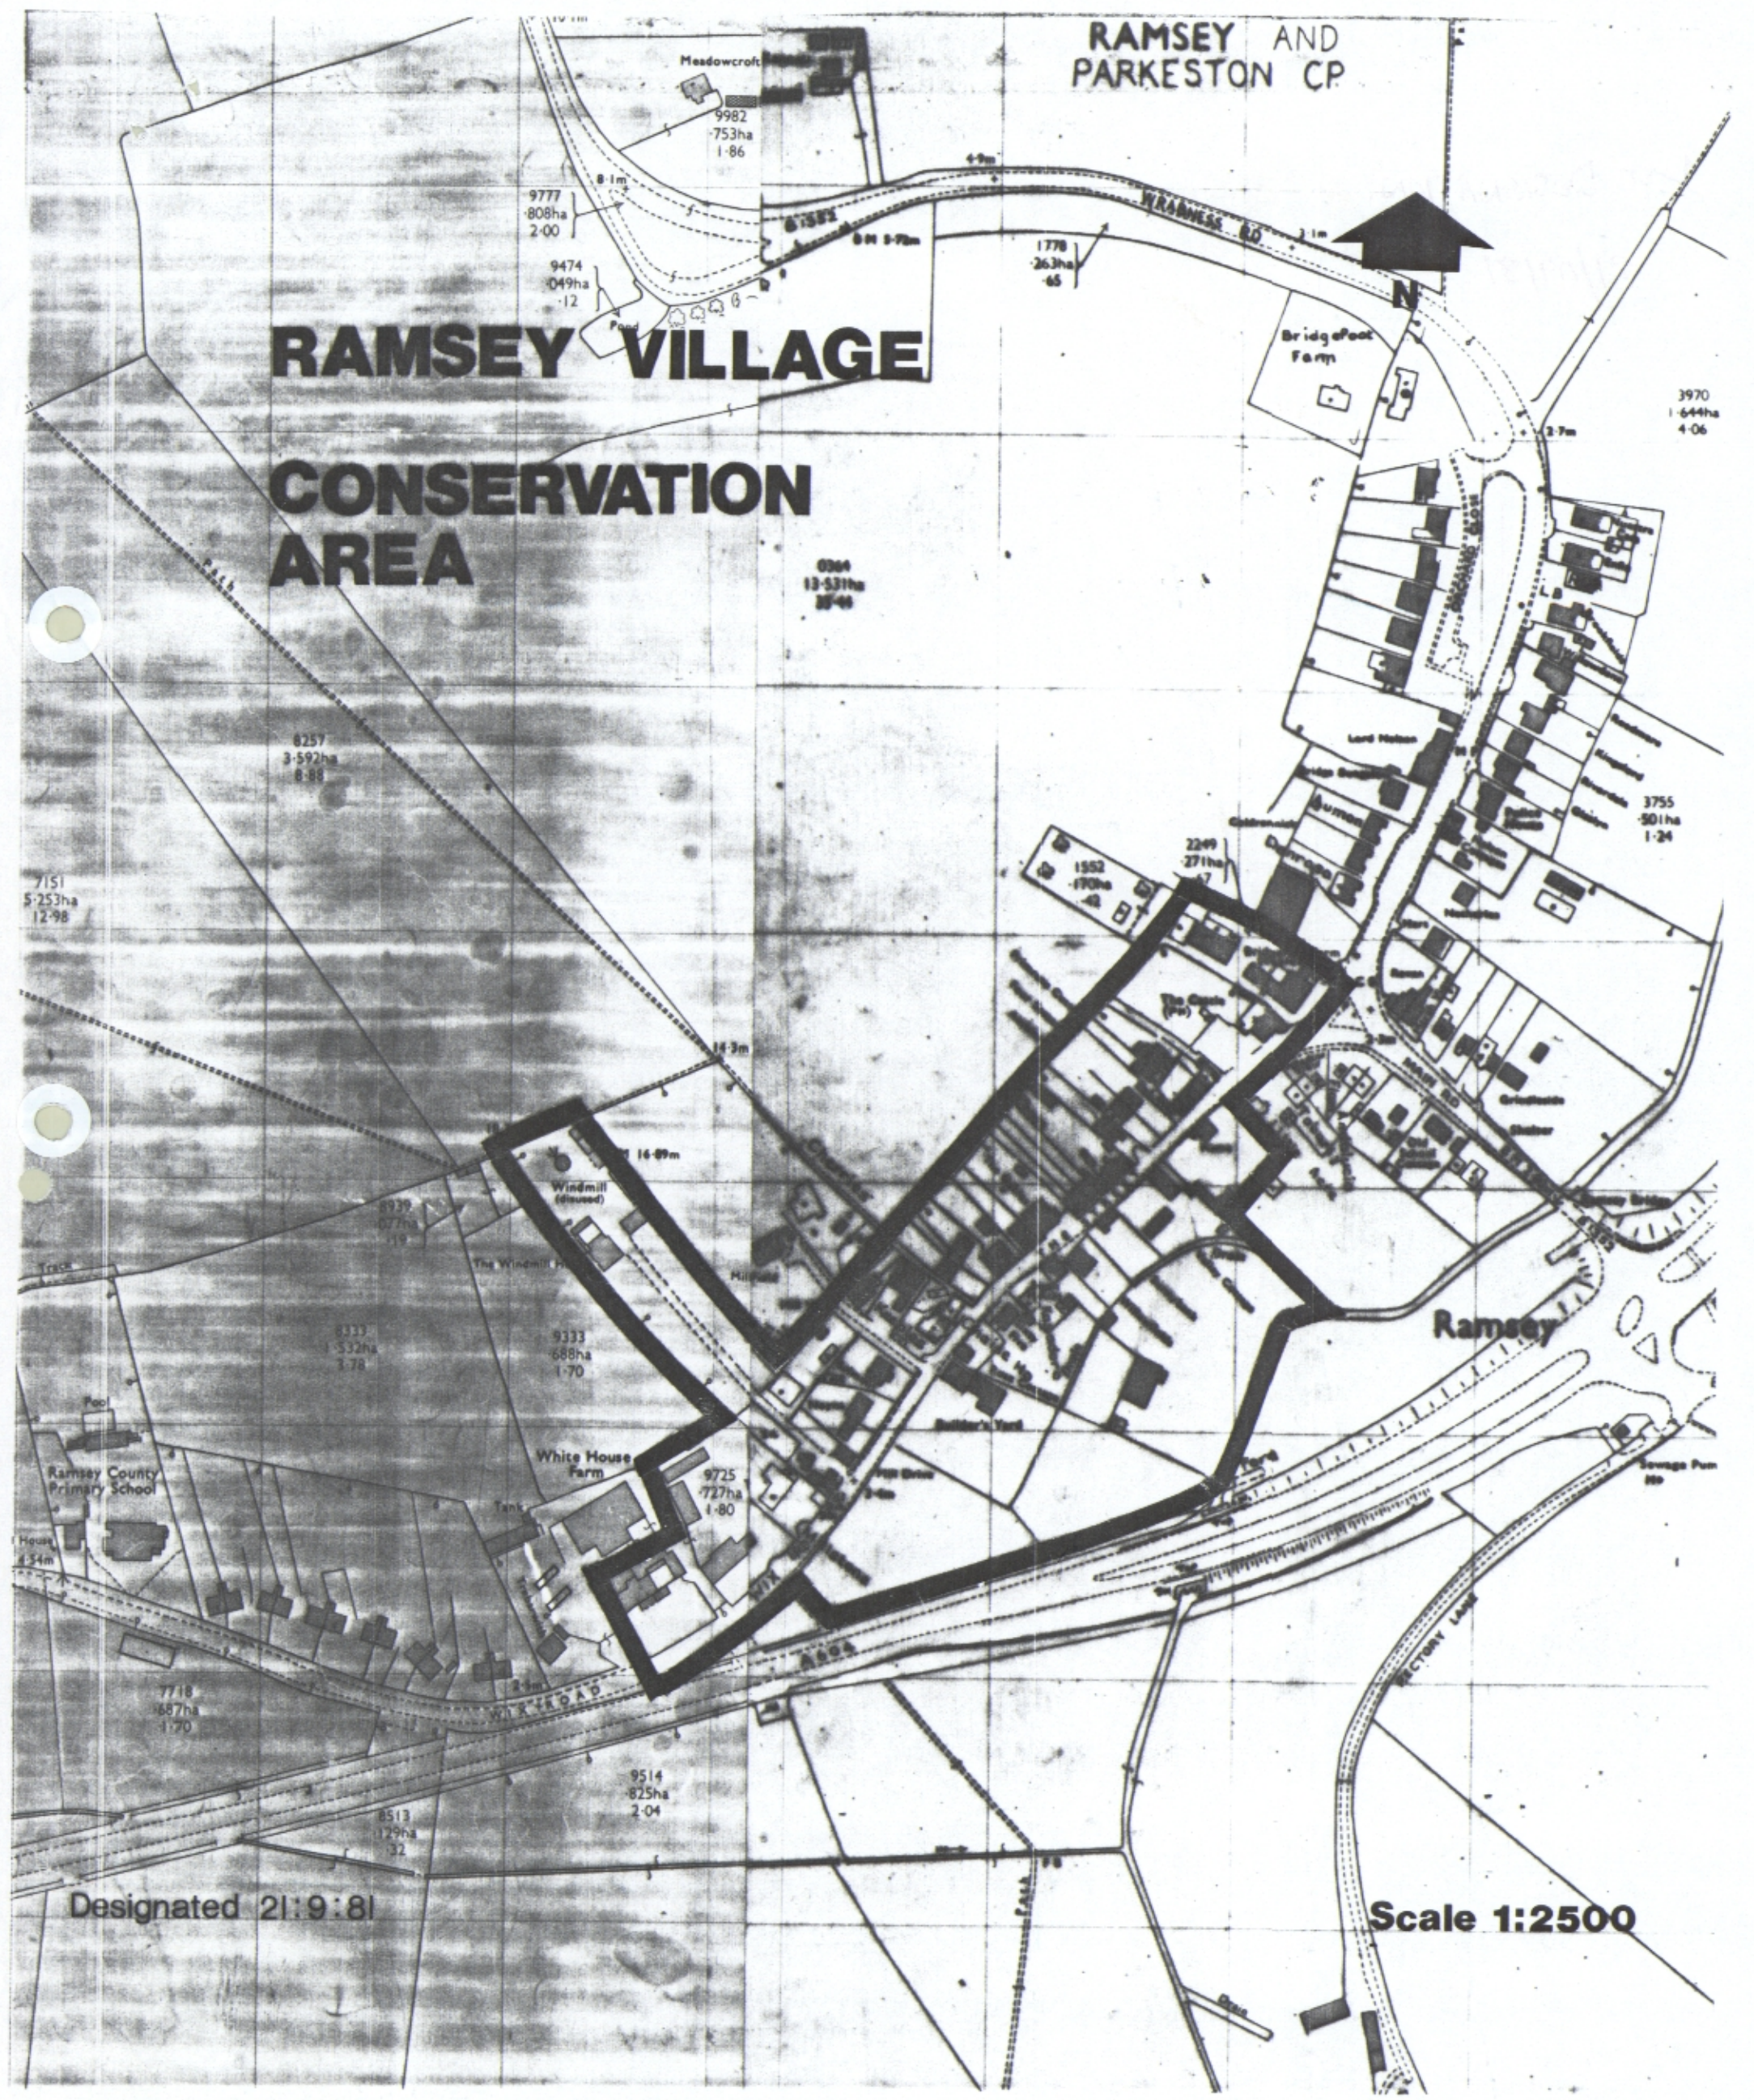

RAMSEY AND PARKESTON CP

RAMSEY VILLAGE CONSERVATION AREA

7151
5-253ha
12-98

8257
3-592ha
8-88

9777
808ha
2-00

9474
049ha
-12

Meadowcroft
9982
753ha
1-86

1778
263ha
-65

3970
1-644ha
4-06

3755
501ha
1-24

8939
677ha
1-19

8333
1-332ha
3-78

9333
688ha
1-70

9725
727ha
1-80

7718
687ha
1-70

8513
129ha
-32

9514
825ha
2-04

Designated 21:9:81

Scale 1:2500