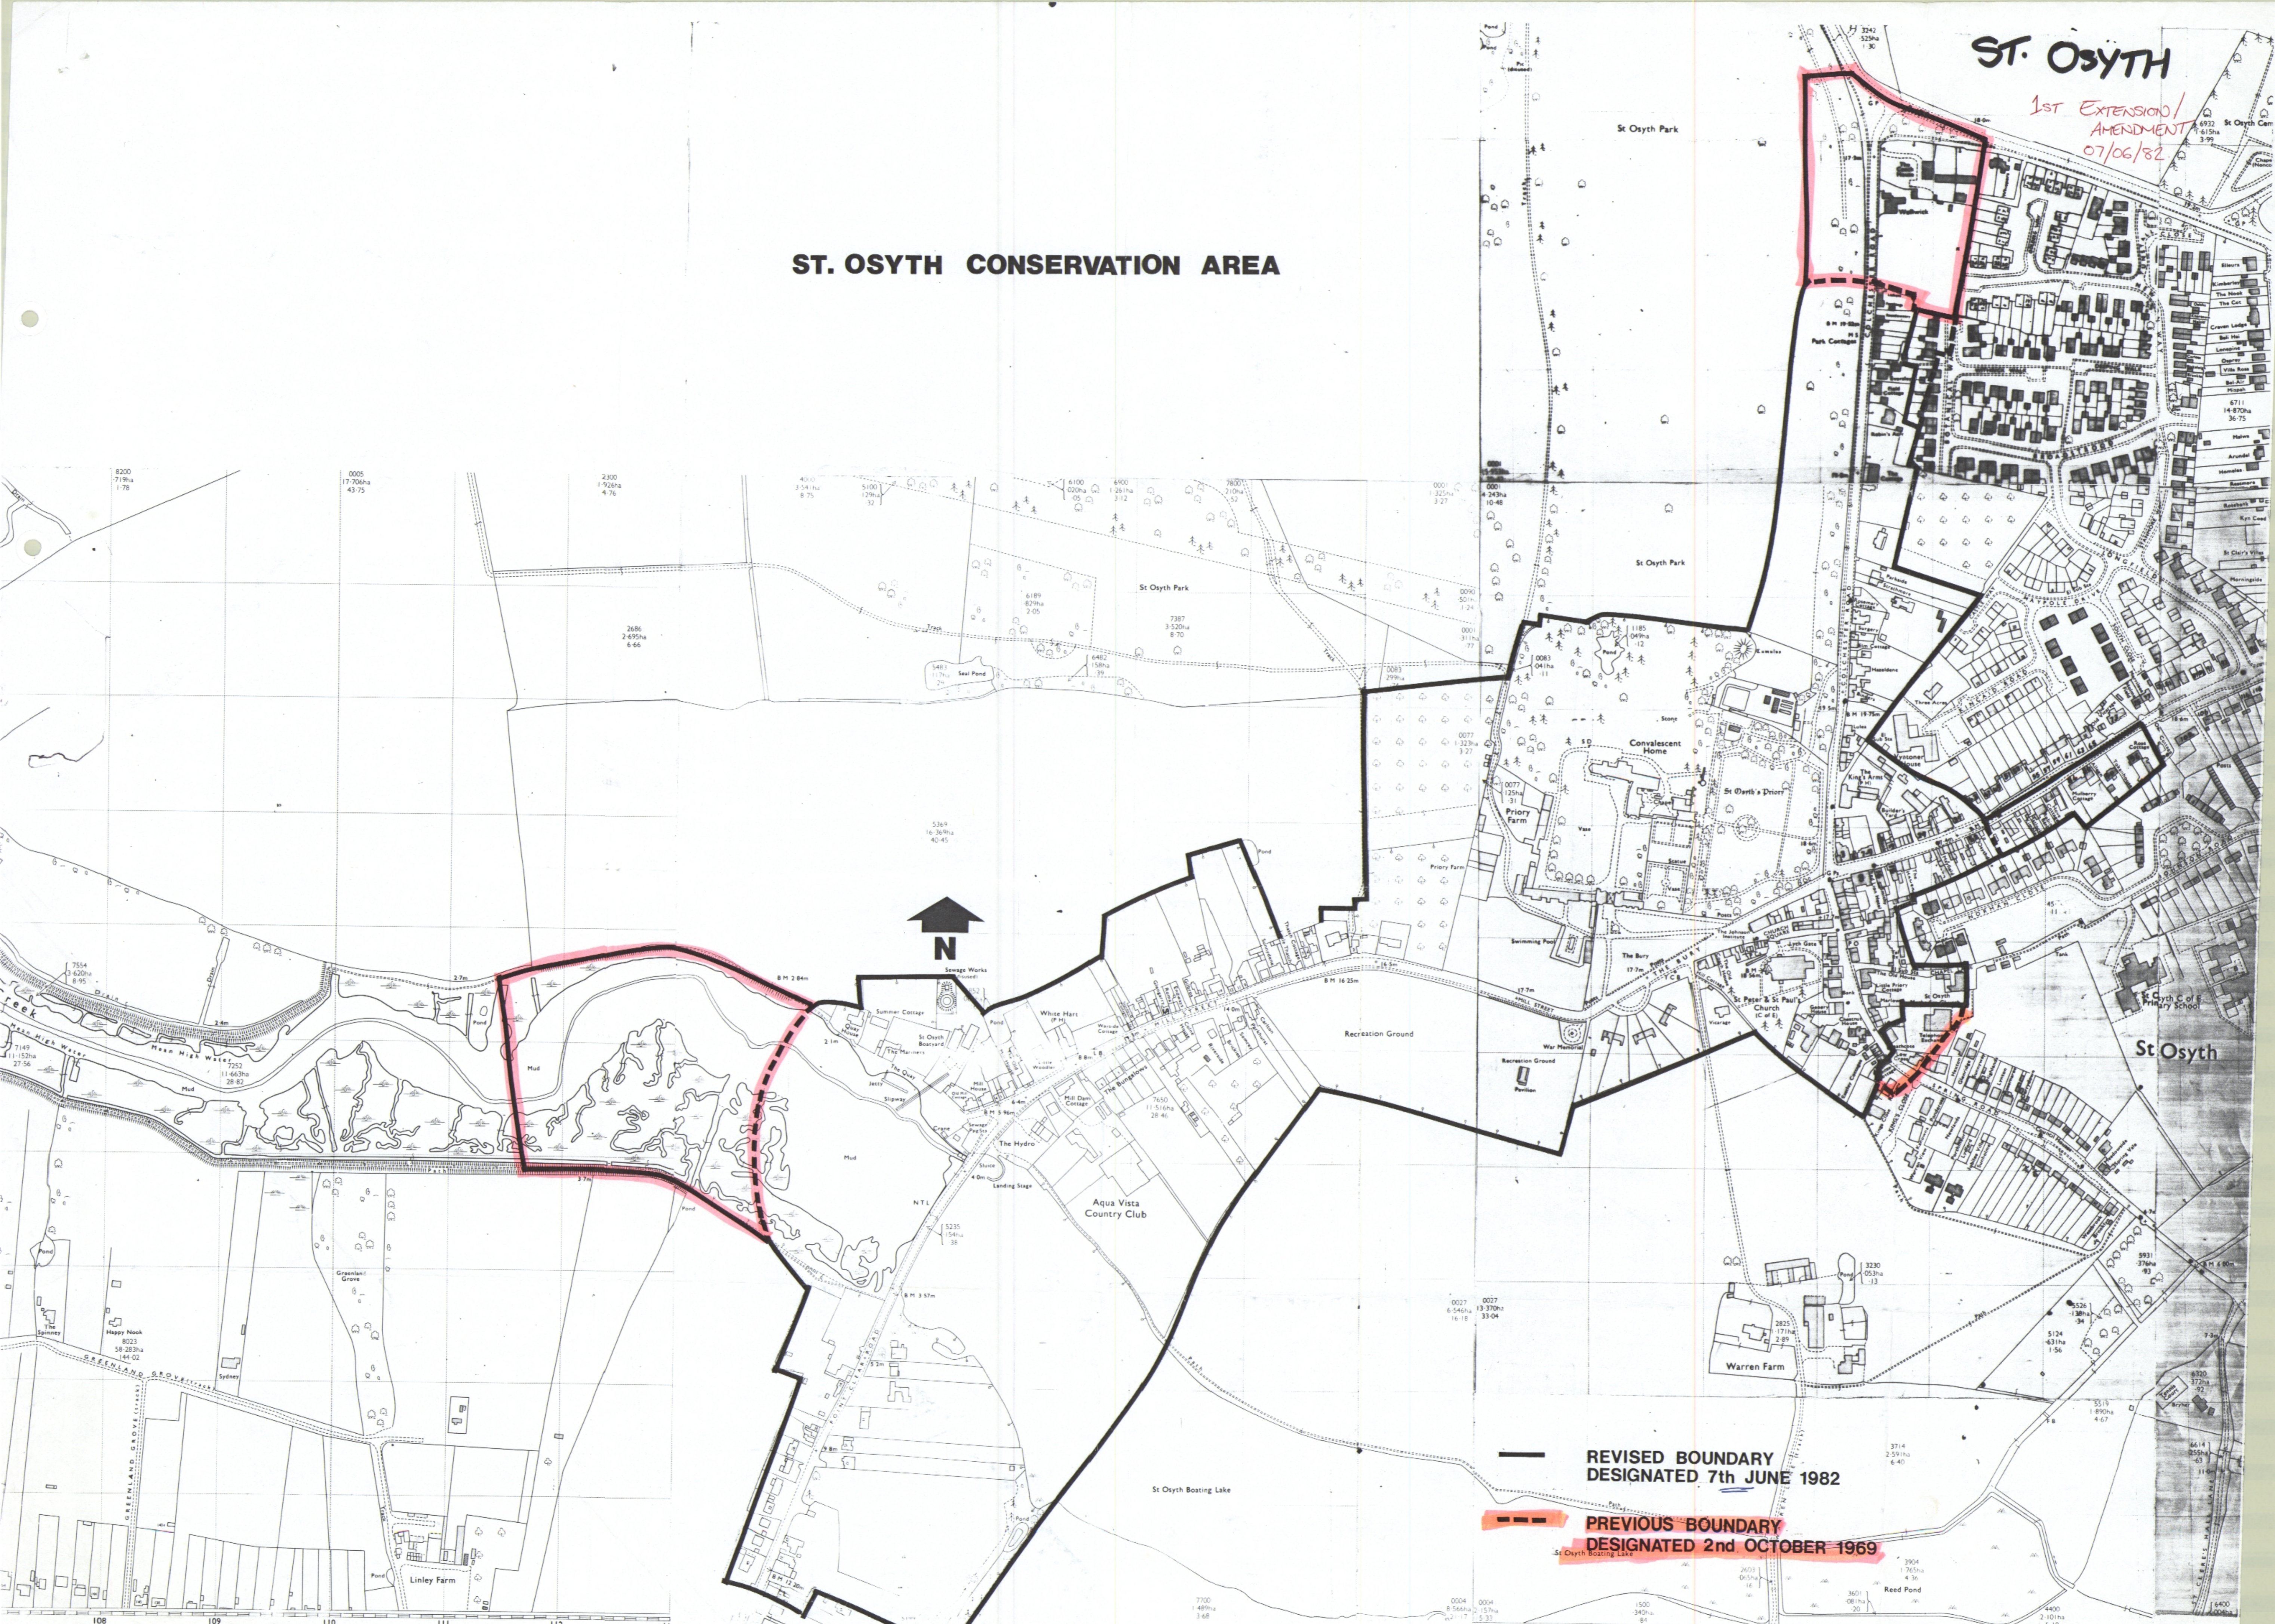

ST. OSYTH

1st EXTENSION/
AMENDMENT
07/06/82

ST. OSYTH CONSERVATION AREA

— REVISED BOUNDARY
DESIGNATED 7th JUNE 1982

--- PREVIOUS BOUNDARY
DESIGNATED 2nd OCTOBER 1969

Scale 1:2500

HARWICH CO CONST